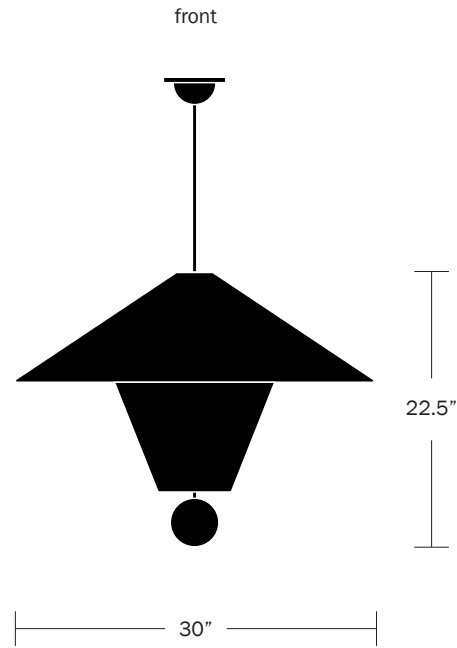

WORKSTEAD

WOVEN PENDANT

hardwired

Description

WOVEN PENDANT is a meditation on shelter and warmth. Two canted, nested forms create a glowing, hive-like presence that radiates light above and below. Anchored by a large brass ball, the woven rattan forms work together to create one of Workstead's most inviting expressions of illumination.

Hardware Finish Options

Hewn Brass
Lost Brass
Hand Finished Bronze
Brushed Nickel

Cord Finish Options

Beige Cord
Black Cord

Dimensions

Fixture Height - 22.5"
Fixture Diameter - 30"
Cord Length - 10'

Weight

10 lbs

Lamp

60W Incandescent Max Per Socket
(3) Tala Porcelain II E26 Bulbs Included
3" Diameter With Porcelain Finish
6W Dimmable LED Bulb
45 Watt Equivalent
540 Lumens Per Bulb
2700K Color Temperature
Bulb Life 15,000 Hours
110/120V, E26
220/240V, E27
UL/CE Listed
Damp Rated