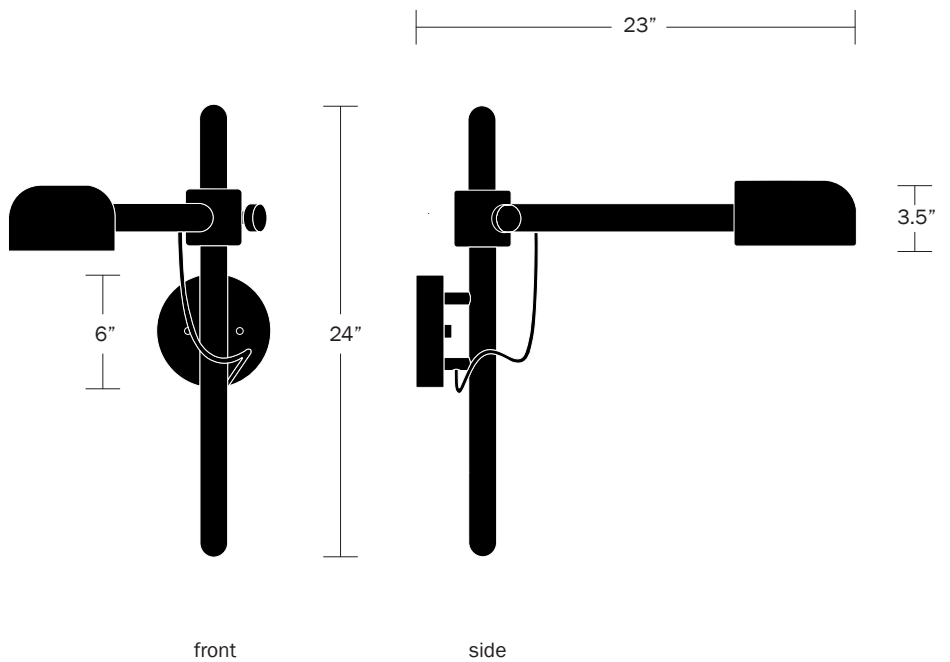

WORKSTEAD

LODGE PIVOT SCONCE

hardwired

Description

LODGE PIVOT SCONCE is the first fully adjustable addition to our best-selling Lodge Collection, moving both up-and-down and side-to-side to create the perfect glow. Best used as a reading lamp or accent light, a turned wooden screw knob locks the swinging arm in place, while the fixture's oak diffuser adjusts from side to side. Includes an integrated dimmer with Natural Oak cap, located on the backplate.

Fixture Finish

Natural Oak

Hardware Finish

Hewn Brass

Dimensions

Overall Height - 24"
Overall Depth - 22.5"
Rod Diameter - 1.5"
Shade Height - 3.5"
Shade Length - 6.5"
Backplate Diameter - 6"

Weight

7 lbs

Lamp

15W Incandescent Max Per Socket
(1) Tala Sphere I E26/27 Bulb Included
2" Diameter With Porcelain Finish
3.8W Dimmable LED Bulb Included
22 Watt Equivalent
220 Lumens Per Bulb
2000 - 2800K Color Temperature
Bulb Life 15,000 Hours
110/120V, E26
220/240V, E27
UL/CE/cUL Listed
Damp Rated