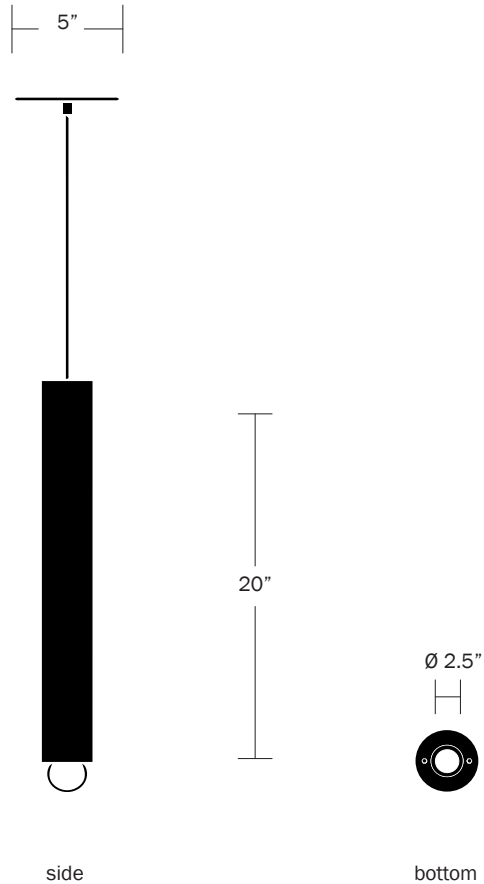

### Dimensions

Cord Length - 10'  
Cylinder Height - 20"  
Cylinder Diameter - 2.5"  
Canopy Diameter - 5"  
Overall Height - 21.5"

### Weight

8 lbs

### Lamp

25 Watt Incandescent Max  
Tala Sphere I E12/E14  
5W Dimmable LED Bulb Included  
2" Diameter With Porcelain Finish  
40 Watt Equivalent  
325 Lumens  
2700K Color Temperature  
Bulb Life 30,000 Hours  
110/120V, E12  
220/240V, E14  
UL/CE Listed  
Damp Rated