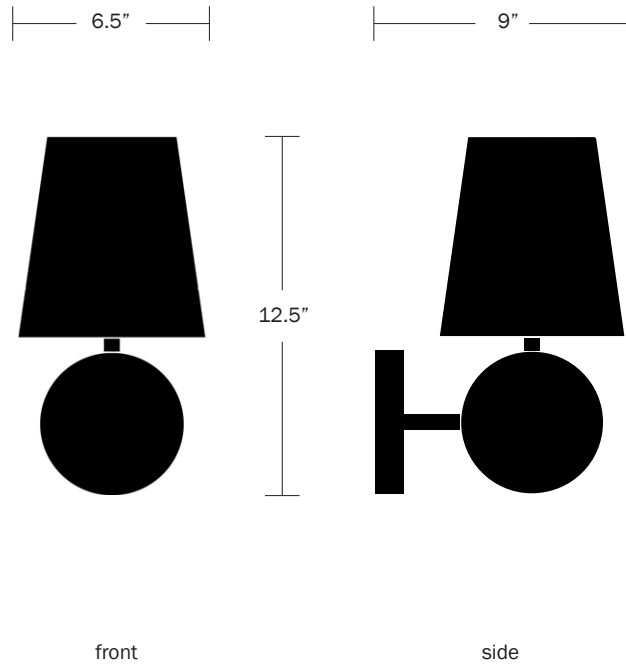

Cord Options

Black Cloth
Beige Cloth

Dimensions

Overall Height - 12.5"
Shade Top Diameter - 4.5"
Shade Bottom Diameter - 6.5"
Shade Height - 7"
Depth - 9"
Backplate Diameter - 5"

Weight

12 lbs

Lamp

40 Watt Incandescent Max
1x 4.5 Watt G16 Dimmable
LED Bulb Included
2" Diameter With Porcelain Finish
40 Watt Equivalent
325 Lumens
2700K Color Temperature
Bulb Life 5 years
110/120V, E12
220/240V, E14
UL/CE Listed
Damp Rated