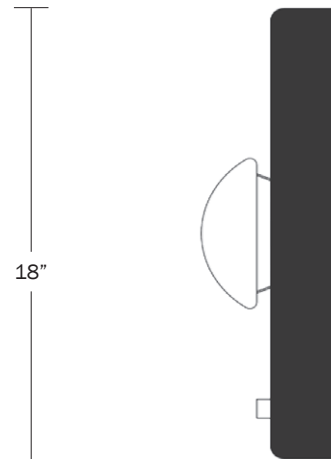

WORKSTEAD

PARK II

hardwired

Description

The PARK II incorporates a domed hand-blown milk glass shade atop a slender enameled base. Referencing porcelain fixtures of the pre-war period, the iconic sconce has an integrated dimmer knob, for a tactile experience. Features an integrated dimmer knob. UL Listed. Damp Rated.

Finish Options

White Enamel
Black Enamel
Brushed Aluminum with Hewn Brass

Dimensions

Overall Height - 18"
Glass Width - 6"
Fixture Body Width - 2.4"
Depth - 5"

Weight

3 lbs

Lamp

60 Watt Incandescent Max
4.5W Screw Base
Dimmable LED Bulb Included
40 Watt Equivalent
300 Lumens
2700K Color Temperature
Bulb Life 35,000 Hours
110/120V, E26
220/240V, E27
UL/CE Listed
Requires 2"x 4" Single Gang Junction Box
Custom Backplate Extensions Available
Damp Rated

side