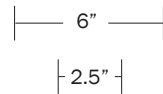

Finish Options

White Enamel
Black Enamel
Brushed Aluminum with Hewn Brass

Dimensions

Overall Height - 18"
Glass Width - 6"
Fixture Body Width - 2.4"
Depth - 5"

Weight

3 lbs

Lamp

60 Watt Incandescent Max
4.5W Screw Base
Dimmable LED Bulb Included
40 Watt Equivalent
300 Lumens
2700K Color Temperature
Bulb Life 35,000 Hours
110/120V, E26
220/240V, E27
UL/CE Listed
Requires 2"x 4" Single Gang Junction Box
Custom Backplate Extensions Available
Damp Rated