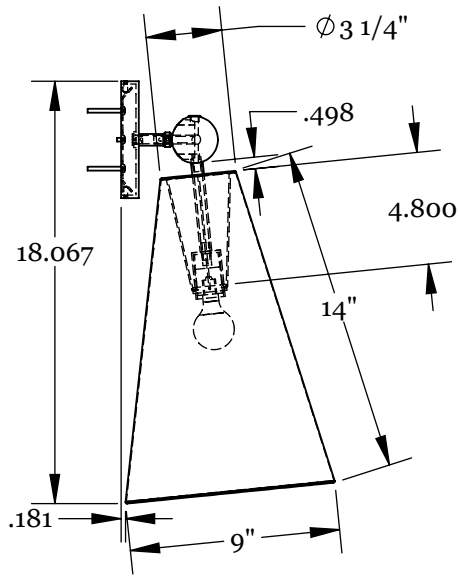

WORKSTEAD

TALA PORCELAIN I E12 BULB