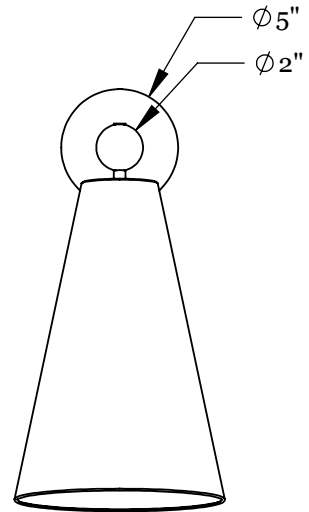

WORKSTEAD

PENDOLO SCONCE MEDIUM
natural linen, hewn brass

WORKSTEAD

PENDOLO SCONCE MEDIUM

hardwired

Description

PENDOLO SCONCE is composed of a directional fabric cone, radiating a subtle cast of light into a space - and a focused beam of light - in a myriad of configurations. Available in either Natural Burlap or Natural Linen, the cone form is expressed as a singular gesture against a wall. UL Listed. Damp Rated.

Shade Material

Natural Linen
Natural Burlap

Hardware Options

Hewn Brass
Brushed Nickel
Hand Finished Bronze

Dimensions

Shade Height - 14"
Shade Top Diameter - 3.25"
Shade Bottom Diameter - 9"
Overall Height - 18"
Depth - 9"
Backplate Diameter - 5"

Weight

4 lbs

Lamp

60 Watt Incandescent Max
(1) Tala Sphere I E12/E14
5W Dimmable LED Bulb Included
2" Diameter With Porcelain Finish
40 Watt Equivalent
220 Lumens
2700K Color Temperature
Bulb Life 15,000 Hours
110/120V, E12
220/240V, E14
UL/CE Listed

WORKSTEAD

TALA PORCELAIN I E12 BULB