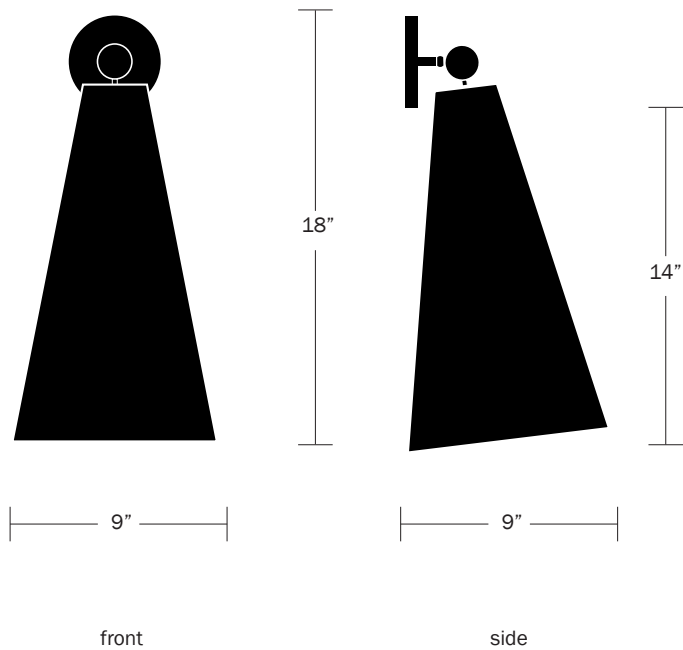

WORKSTEAD

PENDOLO SCONCE MEDIUM
natural linen, hewn brass

WORKSTEAD

PENDOLO SCONCE MEDIUM

hardwired

Description

PENDOLO SCONCE is composed of a directional fabric cone, radiating a subtle cast of light into a space - and a focused beam of light - in a myriad of configurations. Available in either Natural Burlap or Natural Linen, the cone form is expressed as a singular gesture against a wall. UL Listed. Damp Rated.

Shade Material

Natural Linen
Natural Burlap

Hardware Options

Hewn Brass
Brushed Nickel
Hand Finished Bronze

Dimensions

Shade Height - 14"
Shade Top Diameter - 3.25"
Shade Bottom Diameter - 9"
Overall Height - 18"
Depth - 9"
Backplate Diameter - 5"

Weight

4 lbs

Lamp

60 Watt Incandescent Max
(1) Tala Sphere I E12/E14
5W Dimmable LED Bulb Included
2" Diameter With Porcelain Finish
40 Watt Equivalent
220 Lumens
2700K Color Temperature
Bulb Life 15,000 Hours
110/120V, E12
220/240V, E14
UL/CE Listed