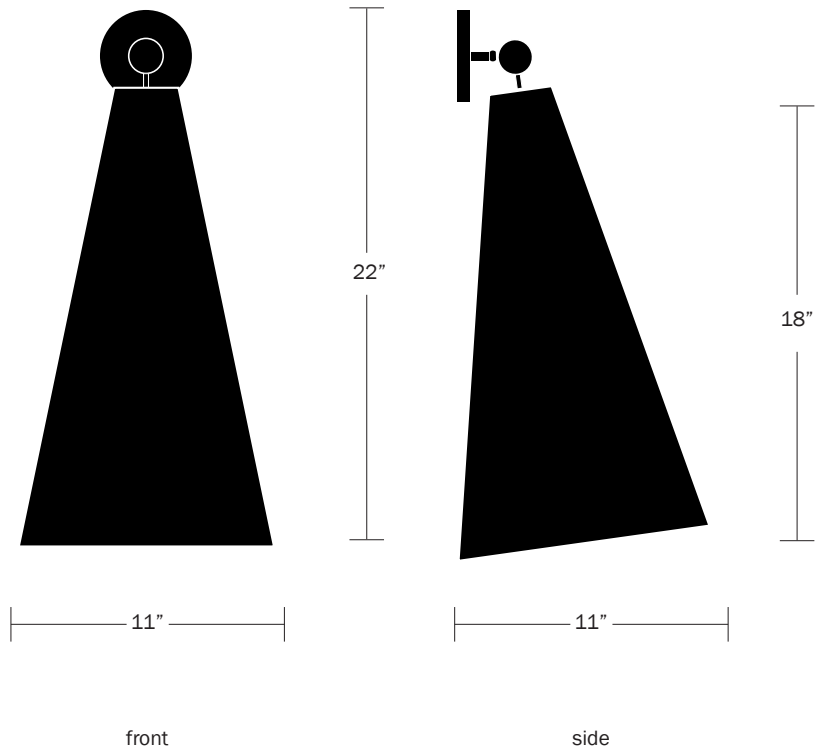

WORKSTEAD

PENDOLO SCONCE LARGE
natural linen, hewn brass

WORKSTEAD

PENDOLO SCONCE LARGE

hardwired

Description

PENDOLO SCONCE is composed of a directional fabric cone, radiating a subtle cast of light into a space - and a focused beam of light - in a myriad of configurations. Available in either Natural Burlap or Natural Linen, the cone form is expressed as a singular gesture against a wall. UL Listed. Damp Rated.

Shade Material

Natural Linen
Natural Burlap

Hardware Options

Hewn Brass
Brushed Nickel
Hand Finished Bronze

Dimensions

Shade Height - 18"
Shade Top Diameter - 3.25"
Shade Bottom Diameter - 11"
Overall Height - 22"
Depth - 11"
Backplate Diameter - 5"

Weight

4 lbs

Lamp

60 Watt Incandescent Max
(1) Tala Sphere I E12/E14
5W Dimmable LED Bulb Included
2" Diameter With Porcelain Finish
40 Watt Equivalent
220 Lumens
2700K Color Temperature
Bulb Life 15,000 Hours
110/120V, E12
220/240V, E14