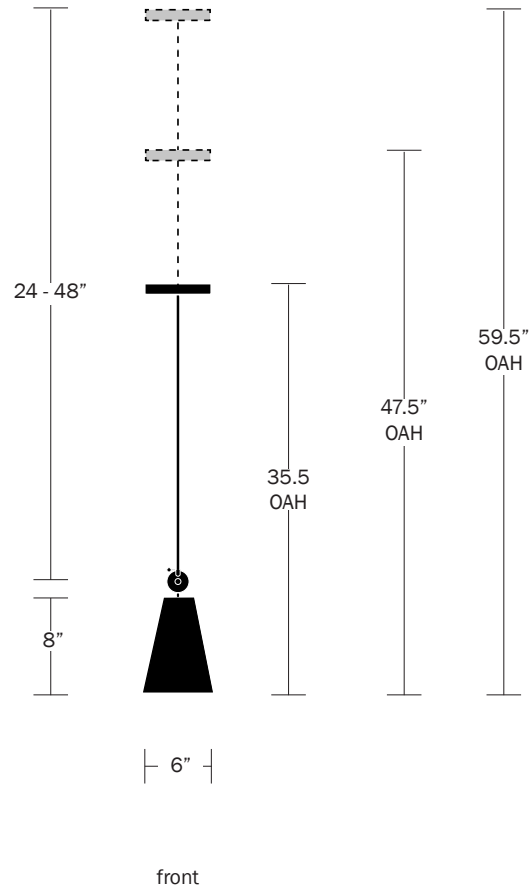

### Dimensions

Shade Height - 8"  
Shade Top Diameter - 2.5"  
Shade Bottom Diameter - 6"  
Canopy Diameter - 5"

### Stem Length

Small - 24"  
Medium - 36"  
Large - 48"  
Custom Lengths Available

### Weight

4 lbs

### Lamp

60 Watt Incandescent Max  
(1) Tala Sphere I E12/E14  
5W Dimmable LED Bulb Included  
2" Diameter With Porcelain Finish  
40 Watt Equivalent  
220 Lumens  
2700K Color Temperature  
Bulb Life 15,000 Hours  
110/120V, E12  
220/240V, E14