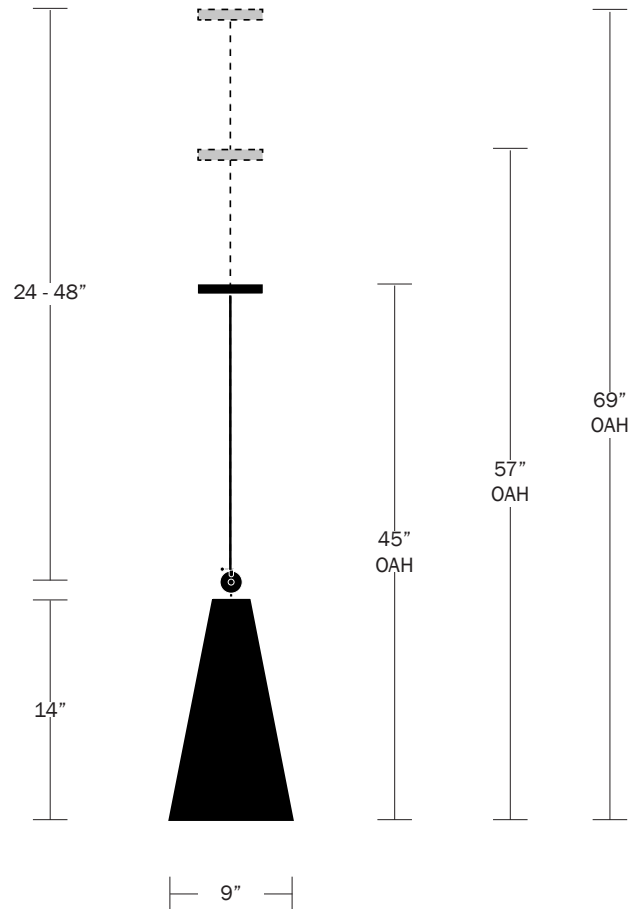

WORKSTEAD

PENDOLO PENDANT I MEDIUM
natural linen, hewn brass

WORKSTEAD

PENDOLO PENDANT I MEDIUM

hardwired

Description

The PENDOLO PENDANT I is composed of a directional fabric cone, radiating a subtle cast of light into a space - and a focused beam of light - in a myriad of configurations. Available in either Natural Burlap or Linen, the cone form is expressed as a singular gesture. UL Listed. Damp Rated.

Shade Material

Natural Linen
Natural Burlap

Hardware Options

Hewn Brass
Brushed Nickel
Hand Finished Bronze

Shade Dimensions

Shade Height - 14"
Shade Top Diameter - 3.25"
Shade Bottom Diameter - 9"
Canopy Diameter - 5"

Stem Length

Small - 24"
Medium - 36"
Large - 48"
Custom Lengths Available

Weight

5 lbs

Lamp

60 Watt Incandescent Max
(1) Tala Sphere I E12/E14
5W Dimmable LED Bulb Included
2" Diameter With Porcelain Finish
40 Watt Equivalent
220 Lumens
2700K Color Temperature
Bulb Life 15,000 Hours
110/120V, E12
220/240V, E14