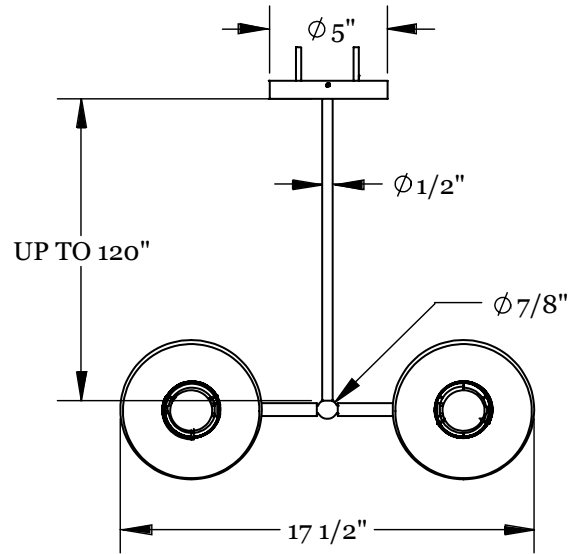

WORKSTEAD

PENDOLO PENDANT IV SMALL
natural burlap, hewn brass

WORKSTEAD

PENDOLO PENDANT IV SMALL

hardwired

Description

The PENDOLO PENDANT IV balances two sets of opposing cone forms to create a dynamic expression of movement in multiple axes. Casting directional light onto four distinct zones, Pendolo IV embodies the collection at-large through its perspectival play with a conical form. UL Listed. Damp Rated.

Shade Material

Natural Linen
Natural Burlap

Hardware Options

Hewn Brass
Brushed Nickel
Hand Finished Bronze

Dimensions

Shade Height - 8"
Shade Top Diameter - 2.5"
Shade Bottom Diameter - 6"
Maximum Width - 18.5"
Canopy Diameter - 5"

Stem Length

Small - 24"
Medium - 36"
Large - 48"
Custom Lengths Available

Weight

7 lbs

Lamp

60 Watt Incandescent Max
(4) Tala Sphere I E12/E14
5W Dimmable LED Bulb Included
2" Diameter With Porcelain Finish
40 Watt Equivalent
220 Lumens Per Bulb
2700K Color Temperature
Bulb Life 15,000 Hours
110/120V, E12
220/240V, E14

WORKSTEAD

TALA PORCELAIN I E12 BULB

BOTTOM VIEW