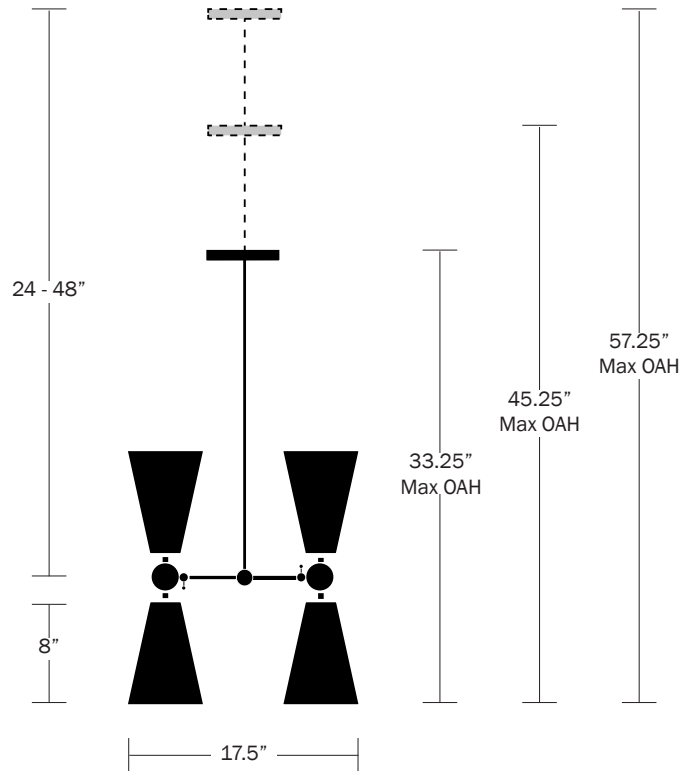

WORKSTEAD

PENDOLO PENDANT IV SMALL
natural burlap, hewn brass

WORKSTEAD

PENDOLO PENDANT IV SMALL

hardwired

Description

The PENDOLO PENDANT IV balances two sets of opposing cone forms to create a dynamic expression of movement in multiple axes. Casting directional light onto four distinct zones, Pendolo IV embodies the collection at-large through its perspectival play with a conical form. UL Listed. Damp Rated.

Shade Material

Natural Linen
Natural Burlap

Hardware Options

Hewn Brass
Brushed Nickel
Hand Finished Bronze

Dimensions

Shade Height - 8"
Shade Top Diameter - 2.5"
Shade Bottom Diameter - 6"
Maximum Width - 18.5"
Canopy Diameter - 5"

Stem Length

Small - 24"
Medium - 36"
Large - 48"
Custom Lengths Available

Weight

7 lbs

Lamp

60 Watt Incandescent Max
(4) Tala Sphere I E12/E14
5W Dimmable LED Bulb Included
2" Diameter With Porcelain Finish
40 Watt Equivalent
220 Lumens Per Bulb
2700K Color Temperature
Bulb Life 15,000 Hours
110/120V, E12
220/240V, E14

WORKSTEAD

TALA PORCELAIN I E12 BULB

BOTTOM VIEW