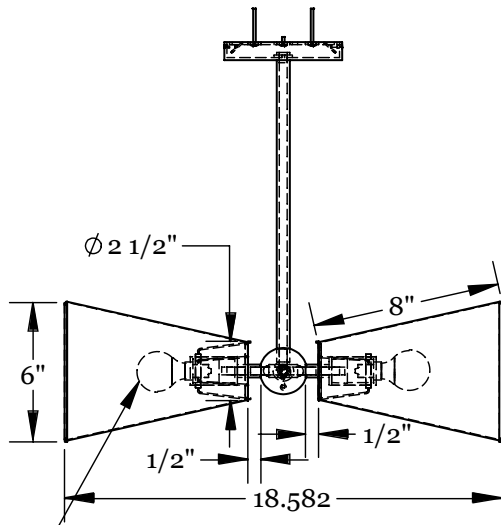

WORKSTEAD

PENDOLO PENDANT IV SMALL
natural burlap, hewn brass

WORKSTEAD

PENDOLO PENDANT IV SMALL

hardwired

Description

The PENDOLO PENDANT IV balances two sets of opposing cone forms to create a dynamic expression of movement in multiple axes. Casting directional light onto four distinct zones, Pendolo IV embodies the collection at-large through its perspectival play with a conical form. UL Listed. Damp Rated.

Shade Material

Natural Linen
Natural Burlap

Hardware Options

Hewn Brass
Brushed Nickel
Hand Finished Bronze

Dimensions

Shade Height - 8"
Shade Top Diameter - 2.5"
Shade Bottom Diameter - 6"
Maximum Width - 18.5"
Canopy Diameter - 5"

Stem Length

Small - 24"
Medium - 36"
Large - 48"
Custom Lengths Available

Weight

7 lbs

Lamp

60 Watt Incandescent Max
(4) Tala Sphere I E12/E14
5W Dimmable LED Bulb Included
2" Diameter With Porcelain Finish
40 Watt Equivalent
220 Lumens Per Bulb
2700K Color Temperature
Bulb Life 15,000 Hours
110/120V, E12
220/240V, E14

WORKSTEAD

TALA PORCELAIN I E12 BULB

BOTTOM VIEW