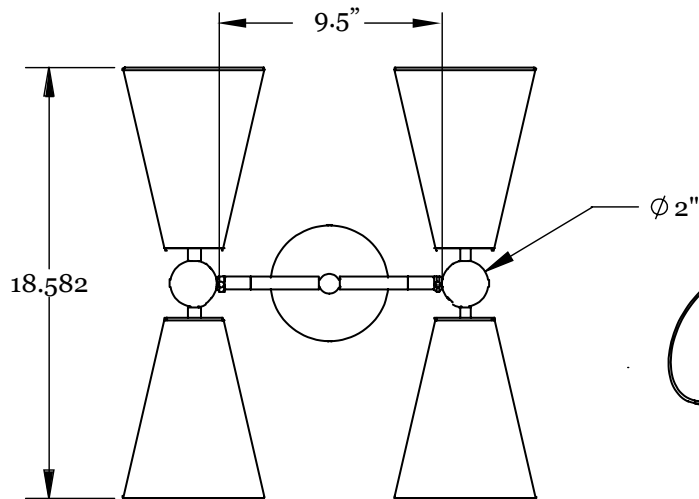

WORKSTEAD

PENDOLO PENDANT IV SMALL
natural burlap, hewn brass

WORKSTEAD

PENDOLO PENDANT IV SMALL

hardwired

Description

The PENDOLO PENDANT IV balances two sets of opposing cone forms to create a dynamic expression of movement in multiple axes. Casting directional light onto four distinct zones, Pendolo IV embodies the collection at-large through its perspectival play with a conical form. UL Listed. Damp Rated.

Shade Material

Natural Linen
Natural Burlap

Hardware Options

Hewn Brass
Brushed Nickel
Hand Finished Bronze

Dimensions

Shade Height - 8"
Shade Top Diameter - 2.5"
Shade Bottom Diameter - 6"
Maximum Width - 18.5"
Canopy Diameter - 5"

Stem Length

Small - 24"
Medium - 36"
Large - 48"
Custom Lengths Available

Weight

7 lbs

Lamp

60 Watt Incandescent Max
(4) Tala Sphere I E12/E14
5W Dimmable LED Bulb Included
2" Diameter With Porcelain Finish
40 Watt Equivalent
220 Lumens Per Bulb
2700K Color Temperature
Bulb Life 15,000 Hours
110/120V, E12
220/240V, E14

WORKSTEAD

TALA PORCELAIN I E12 BULB

BOTTOM VIEW