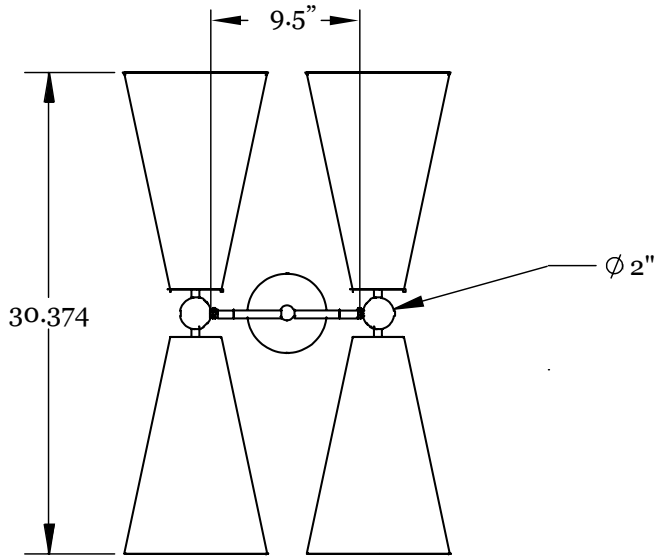

Shade Material

Natural Linen
Natural Burlap

Hardware Options

Hewn Brass
Brushed Nickel
Hand Finished Bronze

Dimensions

Shade Height - 14"
Shade Top Diameter - 3.25"
Shade Bottom Diameter - 9"
Maximum Width - 30"
Canopy Diameter - 5"

Stem Length

Small - 24"
Medium - 36"
Large - 48"
Custom Lengths Available

Weight

8 lbs

Lamp

60 Watt Incandescent Max
(4) Tala Sphere I E12/E14
5W Dimmable LED Bulb Included
2" Diameter With Porcelain Finish
40 Watt Equivalent
220 Lumens Per Bulb
2700K Color Temperature
Bulb Life 15,000 Hours
110/120V, E12
220/240V, E14

WORKSTEAD

TALA PORCELAIN I E12 BULB

BOTTOM VIEW