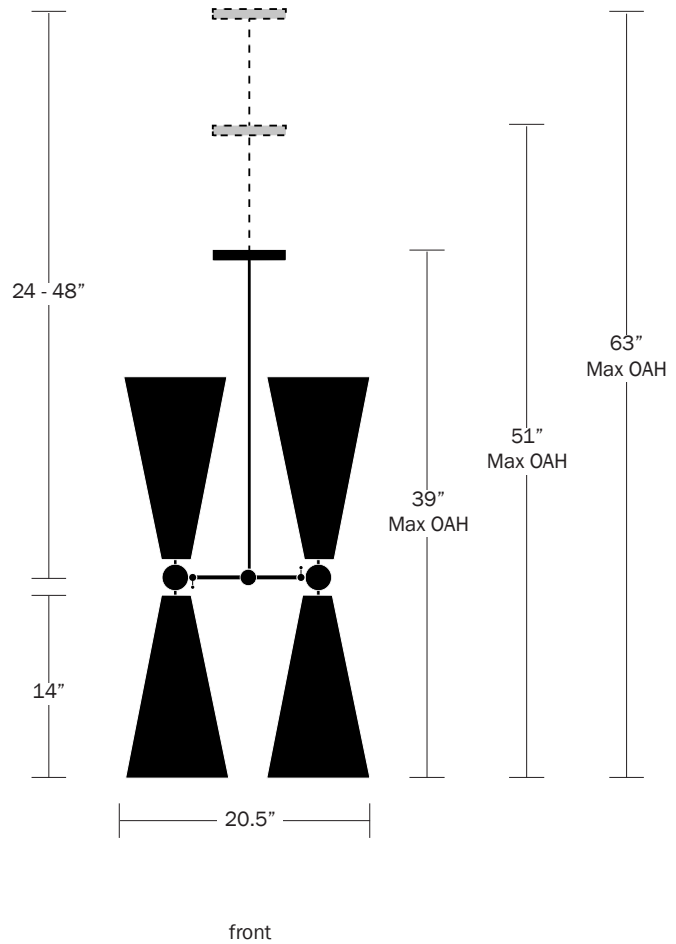

WORKSTEAD

PENDOLO PENDANT IV MEDIUM
natural burlap, hewn brass

WORKSTEAD

PENDOLO PENDANT IV MEDIUM

hardwired

Description

The PENDOLO PENDANT IV balances two sets of opposing cone forms to create a dynamic expression of movement in multiple axes. Casting directional light onto four distinct zones, Pendolo IV embodies the collection at-large through its perspectival play with a conical form. UL Listed. Damp Rated.

Shade Material

Natural Linen
Natural Burlap

Hardware Options

Hewn Brass
Brushed Nickel
Hand Finished Bronze

Dimensions

Shade Height - 14"
Shade Top Diameter - 3.25"
Shade Bottom Diameter - 9"
Maximum Width - 30"
Canopy Diameter - 5"

Stem Length

Small - 24"
Medium - 36"
Large - 48"
Custom Lengths Available

Weight

8 lbs

Lamp

60 Watt Incandescent Max
(4) Tala Sphere I E12/E14
5W Dimmable LED Bulb Included
2" Diameter With Porcelain Finish
40 Watt Equivalent
220 Lumens Per Bulb
2700K Color Temperature
Bulb Life 15,000 Hours
110/120V, E12
220/240V, E14

WORKSTEAD

TALA PORCELAIN I E12 BULB

BOTTOM VIEW