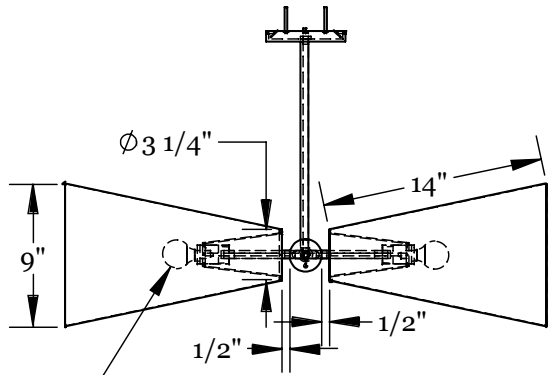

Shade Material

Natural Linen
Natural Burlap

Hardware Options

Hewn Brass
Brushed Nickel
Hand Finished Bronze

Dimensions

Shade Height - 14"
Shade Top Diameter - 3.25"
Shade Bottom Diameter - 9"
Maximum Width - 30"
Canopy Diameter - 5"

Stem Length

Small - 24"
Medium - 36"
Large - 48"
Custom Lengths Available

Weight

8 lbs

Lamp

60 Watt Incandescent Max
(4) Tala Sphere I E12/E14
5W Dimmable LED Bulb Included
2" Diameter With Porcelain Finish
40 Watt Equivalent
220 Lumens Per Bulb
2700K Color Temperature
Bulb Life 15,000 Hours
110/120V, E12
220/240V, E14

WORKSTEAD

TALA PORCELAIN I E12 BULB

BOTTOM VIEW