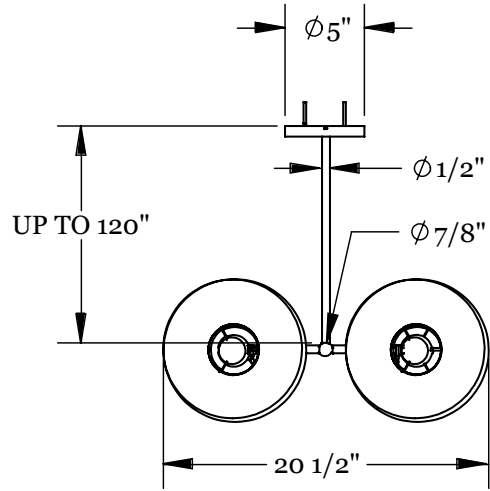

Shade Material

Natural Linen
Natural Burlap

Hardware Options

Hewn Brass
Brushed Nickel
Hand Finished Bronze

Dimensions

Shade Height - 14"
Shade Top Diameter - 3.25"
Shade Bottom Diameter - 9"
Maximum Width - 30"
Canopy Diameter - 5"

Stem Length

Small - 24"
Medium - 36"
Large - 48"
Custom Lengths Available

Weight

8 lbs

Lamp

60 Watt Incandescent Max
(4) Tala Sphere I E12/E14
5W Dimmable LED Bulb Included
2" Diameter With Porcelain Finish
40 Watt Equivalent
220 Lumens Per Bulb
2700K Color Temperature
Bulb Life 15,000 Hours
110/120V, E12
220/240V, E14

WORKSTEAD

TALA PORCELAIN I E12 BULB

BOTTOM VIEW