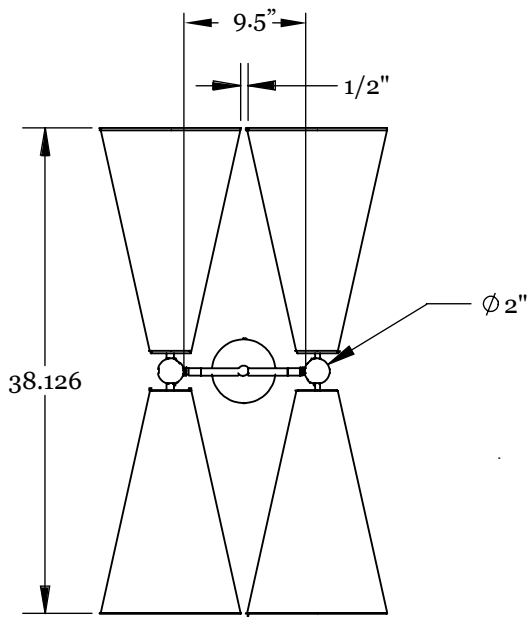

Shade Material

Natural Linen
Natural Burlap

Hardware Options

Hewn Brass
Brushed Nickel
Hand Finished Bronze

Dimensions

Shade Height - 18"
Shade Top Diameter - 3.25"
Shade Bottom Diameter - 11"
Maximum Width - 38"
Canopy Diameter - 5"

Stem Length

Small - 24"
Medium - 36"
Large - 48"
Custom Lengths Available

Weight

9 lbs

Lamp

60 Watt Incandescent Max
(4) Tala Sphere I E12/E14
5W Dimmable LED Bulb Included
2" Diameter With Porcelain Finish
40 Watt Equivalent
220 Lumens Per Bulb
2700K Color Temperature
Bulb Life 15,000 Hours
110/120V, E12
220/240V, E14

front

WORKSTEAD

TALA PORCELAIN I E12 BULB

BOTTOM VIEW