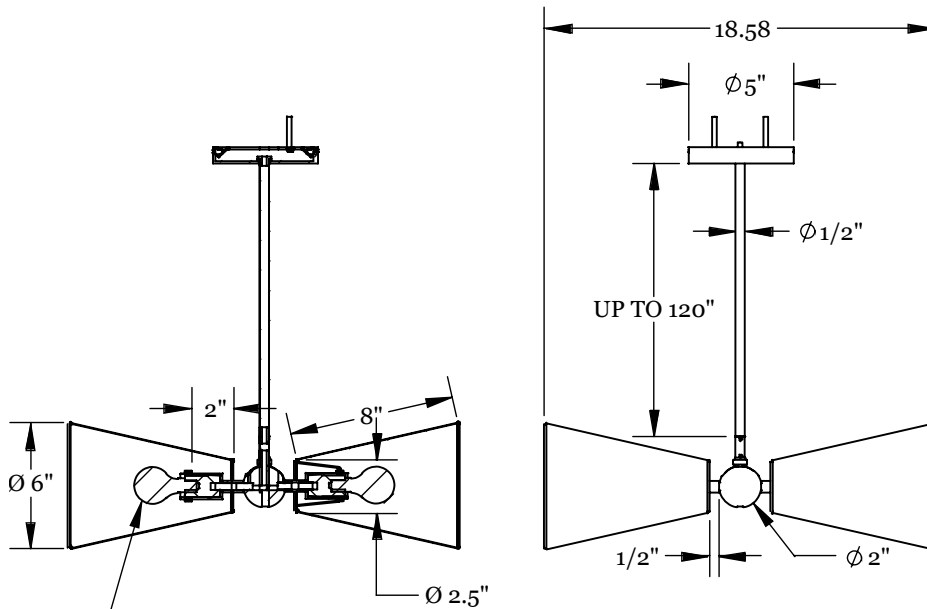

WORKSTEAD

TALA PORCELAIN I E12 BULB