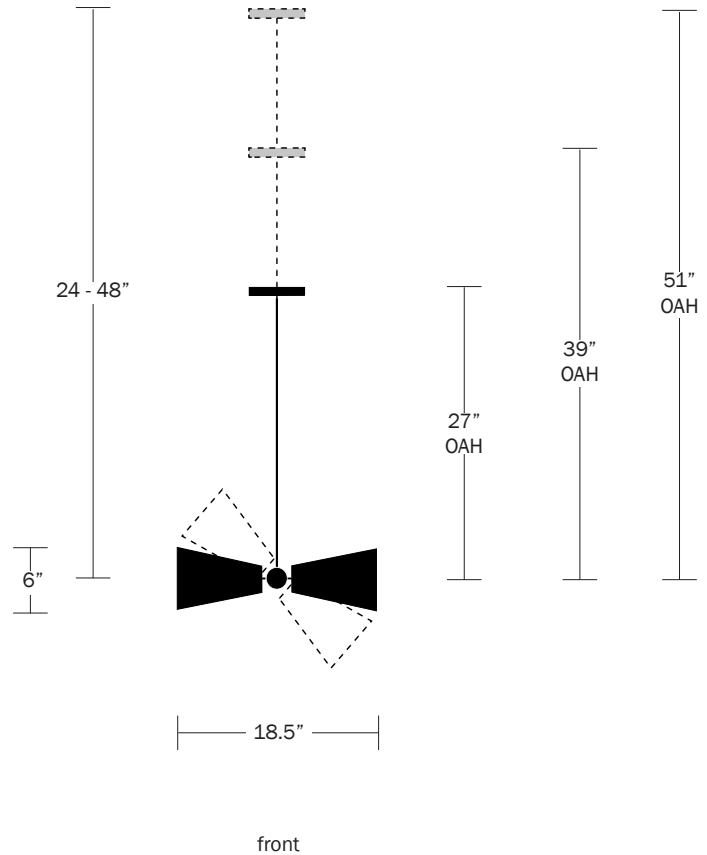

WORKSTEAD

PENDOLO PENDANT II SMALL
natural burlap, hewn brass

WORKSTEAD

PENDOLO PENDANT II SMALL

hardwired

Description

PENDOLO PENDANT II explores two opposing cone forms, and the latent tension between gravity and levity within their arrangement. Configured as a horizontal or near-vertical fixture, this pendant variation can occupy both a wide or narrow footprint. Available in Natural Burlap or Natural Linen. UL Listed. Damp Rated.

Shade Material

Natural Linen
Natural Burlap

Hardware Options

Hewn Brass
Brushed Nickel
Hand Finished Bronze

Dimensions

Shade Length - 8"
Shade Top Diameter - 2.5"
Shade Bottom Diameter - 6"
Max Width - 18.5"
Canopy Diameter - 5"

Stem Length

Small - 24"
Medium - 36"
Large - 48"
Custom Lengths Available

Weight

5 lbs

Lamp

60 Watt Incandescent Max
(2) Tala Sphere I E12/E14
5W Dimmable LED Bulb Included
2" Diameter With Porcelain Finish
40 Watt Equivalent
220 Lumens Per Bulb
2700K Color Temperature
Bulb Life 15,000 Hours
110/120V, E12
220/240V, E14