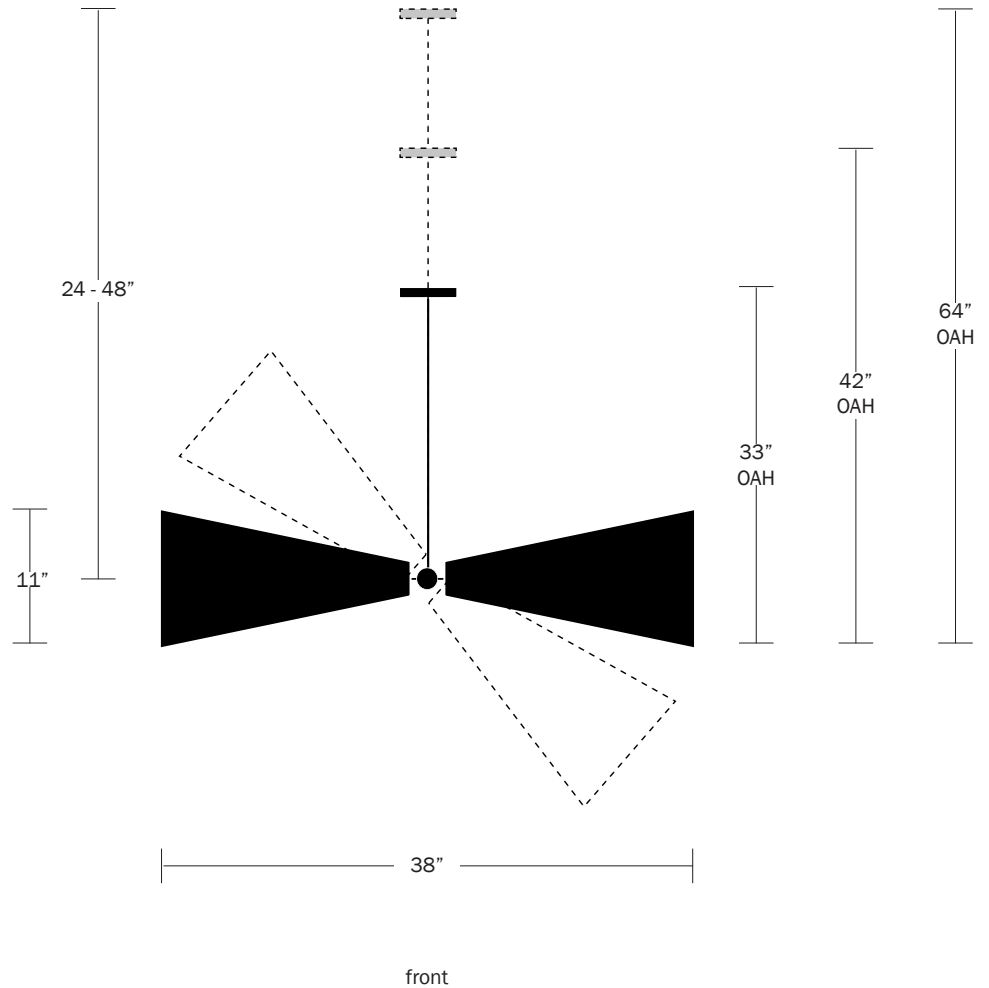

WORKSTEAD

PENDOLO PENDANT II LARGE
natural burlap, hewn brass

WORKSTEAD

PENDOLO PENDANT II LARGE

hardwired

Description

PENDOLO PENDANT II explores two opposing cone forms, and the latent tension between gravity and levity within their arrangement. Configured as a horizontal or near-vertical fixture, this pendant variation can occupy both a wide or narrow footprint. Available in Natural Burlap or Natural Linen. UL Listed. Damp Rated.

Shade Material

Natural Linen
Natural Burlap

Hardware Options

Hewn Brass
Brushed Nickel
Hand Finished Bronze

Dimensions

Shade Length - 18"
Shade Top Diameter - 3.25"
Shade Bottom Diameter - 11"
Maxium Width - 38"
Canopy Diameter - 5"

Stem Length

Small - 24"
Medium - 36"
Large - 48"
Custom Lengths Available

Weight

6 lbs

Lamp

60 Watt Incandescent Max
(2) Tala Sphere I E12/E14
5W Dimmable LED Bulb Included
2" Diameter With Porcelain Finish
40 Watt Equivalent
220 Lumens Per Bulb
2700K Color Temperature
Bulb Life 15,000 Hours
110/120V, E12
220/240V, E14