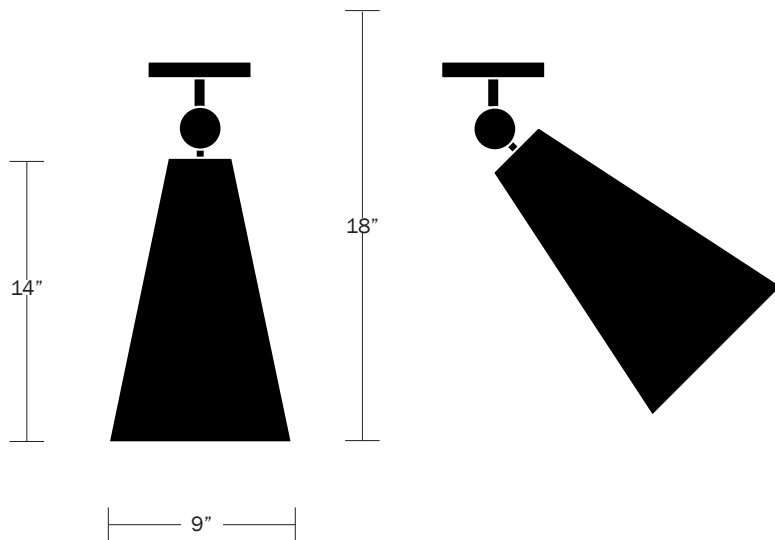

WORKSTEAD

PENDOLO FLUSH MOUNT MEDIUM
natural burlap, hand finished bronze

WORKSTEAD

PENDOLO FLUSH MOUNT MEDIUM

hardwired

Description

PENDOLO FLUSH MOUNT is a versatile fixture, capable of serving as a down-light or directional wall washer. Available in either Natural Burlap or Natural Linen, the cone form is expressed as a singular gesture against a ceiling. UL Listed. Damp Rated.

Shade Material

Natural Linen
Natural Burlap

Hardware Options

Hewn Brass
Brushed Nickel
Hand Finished Bronze

Shade Dimensions

Shade Height - 14"
Shade Top Diameter - 3.25"
Shade Bottom Diameter - 9"
Overall Height - 18"
Canopy Diameter - 5"

Weight

4 lbs

Lamp

60 Watt Incandescent Max
(1) Tala Sphere | E12/E14
5W Dimmable LED Bulb Included
2" Diameter With Porcelain Finish
40 Watt Equivalent
220 Lumens
2700K Color Temperature
Bulb Life 15,000 Hours
110/120V, E12
220/240V, E14