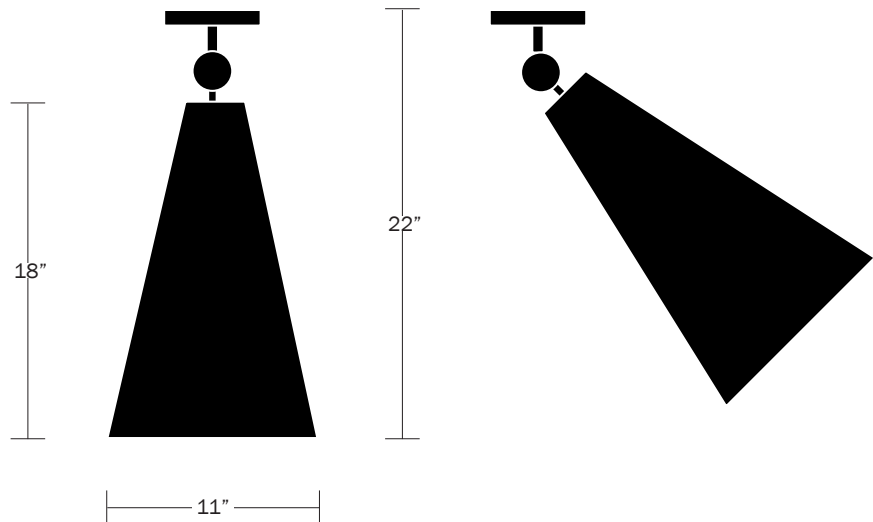

WORKSTEAD

PENDOLO FLUSH MOUNT LARGE
natural burlap, hand finished bronze

WORKSTEAD

PENDOLO FLUSH MOUNT LARGE

hardwired

Description

PENDOLO FLUSH MOUNT is a versatile fixture, capable of serving as a down-light or directional wall washer. Available in either Natural Burlap or Natural Linen, the cone form is expressed as a singular gesture against a ceiling. UL Listed. Damp Rated.

Shade Material

Natural Linen
Natural Burlap

Hardware Options

Hewn Brass
Brushed Nickel
Hand Finished Bronze

Dimensions

Shade Height - 18"
Shade Top Diameter - 3.25"
Shade Bottom Diameter - 11"
Overall Height - 22"
Canopy Diameter - 5"

Weight

4 lbs

Lamp

60 Watt Incandescent Max
(1) Tala Sphere | E12/E14
5W Dimmable LED Bulb Included
2" Diameter With Porcelain Finish
40 Watt Equivalent
220 Lumens
2700K Color Temperature
Bulb Life 15,000 Hours
110/120V, E12
220/240V, E14