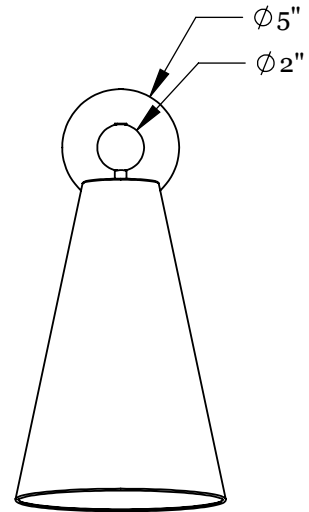

WORKSTEAD

PENDOLO SCONCE MEDIUM
natural linen, hewn brass

WORKSTEAD

PENDOLO SCONCE MEDIUM

hardwired

Description

PENDOLO SCONCE is composed of a directional fabric cone, radiating a subtle cast of light into a space - and a focused beam of light - in a myriad of configurations. Available in either Natural Burlap or Natural Linen, the cone form is expressed as a singular gesture against a wall.

Shade Finish Options

Natural Linen
Natural Burlap

Hardware Finish Options

Hewn Brass
Brushed Nickel
Hand Finished Bronze

Dimensions

Overall Height - 18"
Overall Depth - 9"
Backplate Diameter - 5"
Shade Height - 14"
Shade Top Diameter - 3.25"
Shade Bottom Diameter - 9"

Weight

4 lbs

Lamp

60 Watt Incandescent Max
(1) Tala E12/E14 Bulb Included
2" Diameter With Porcelain Finish
3.8W Dimmable LED Bulb
40 Watt Equivalent
220 Lumens Per Bulb
2000 - 2800K Color Temperature
Bulb Life 15,000 Hours
110/120V, E12
220/240V, E14
UL/CE/cUL Listed
Damp Rated

WORKSTEAD

TALA PORCELAIN I E12 BULB