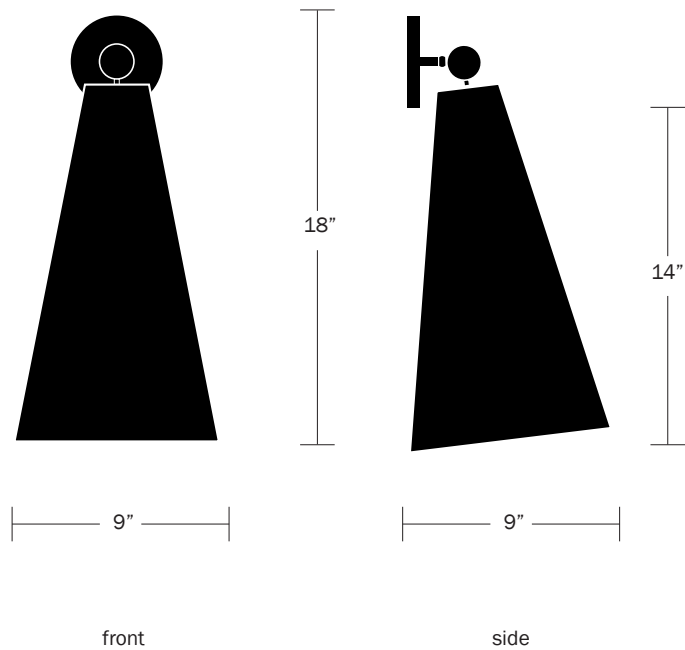

WORKSTEAD

PENDOLO SCONCE MEDIUM
natural linen, hewn brass

WORKSTEAD

PENDOLO SCONCE MEDIUM

hardwired

Description

PENDOLO SCONCE is composed of a directional fabric cone, radiating a subtle cast of light into a space - and a focused beam of light - in a myriad of configurations. Available in either Natural Burlap or Natural Linen, the cone form is expressed as a singular gesture against a wall.

Shade Finish Options

Natural Linen
Natural Burlap

Hardware Finish Options

Hewn Brass
Brushed Nickel
Hand Finished Bronze

Dimensions

Overall Height - 18"
Overall Depth - 9"
Backplate Diameter - 5"
Shade Height - 14"
Shade Top Diameter - 3.25"
Shade Bottom Diameter - 9"

Weight

4 lbs

Lamp

60 Watt Incandescent Max
(1) Tala E12/E14 Bulb Included
2" Diameter With Porcelain Finish
3.8W Dimmable LED Bulb
40 Watt Equivalent
220 Lumens Per Bulb
2000 - 2800K Color Temperature
Bulb Life 15,000 Hours
110/120V, E12
220/240V, E14
UL/CE/cUL Listed
Damp Rated