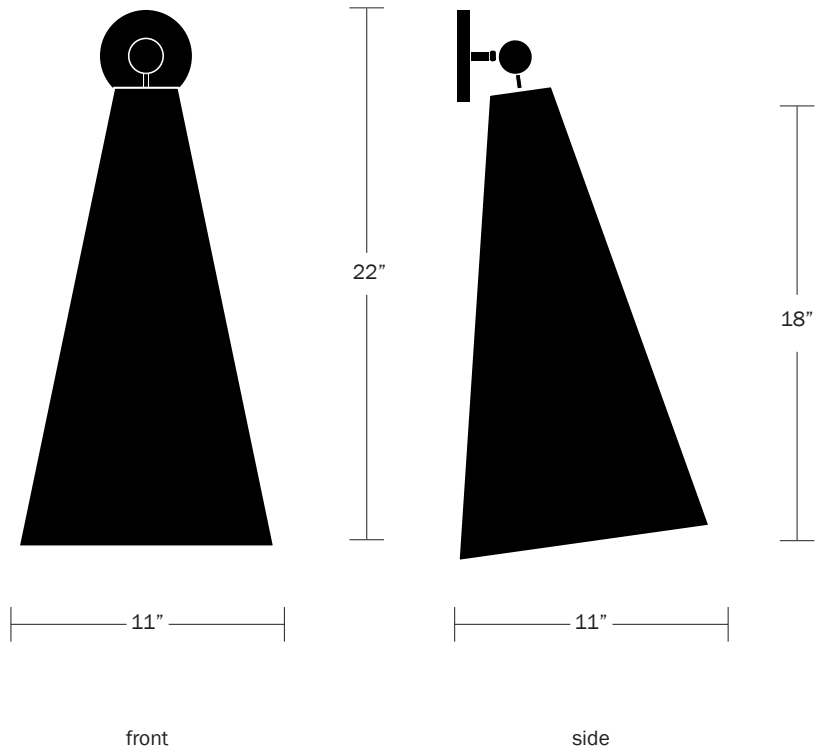

WORKSTEAD

PENDOLO SCONCE LARGE

hardwired

Description

PENDOLO SCONCE is composed of a directional fabric cone, radiating a subtle cast of light into a space - and a focused beam of light - in a myriad of configurations. Available in either Natural Burlap or Natural Linen, the cone form is expressed as a singular gesture against a wall.

Shade Finish Options

Natural Linen
Natural Burlap

Hardware Finish Options

Hewn Brass
Brushed Nickel
Hand Finished Bronze

Dimensions

Overall Height - 22"
Overall Depth - 11"
Backplate Diameter - 5"
Shade Height - 18"
Shade Top Diameter - 3.25"
Shade Bottom Diameter - 11"

Weight

4 lbs

Lamp

60 Watt Incandescent Max
(1) Tala E12/E14 Bulb Included
2" Diameter With Porcelain Finish
3.8W Dimmable LED Bulb
40 Watt Equivalent
220 Lumens Per Bulb
2000 - 2800K Color Temperature
Bulb Life 15,000 Hours
110/120V, E12
220/240V, E14
UL/CE/cUL Listed
Damp Rated