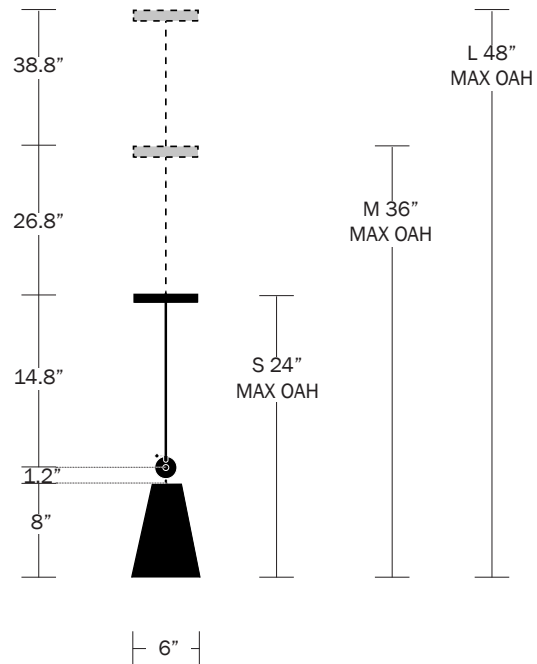

### Dimensions

Maximum Overall Height Small - 24"  
Medium - 36"  
Large - 48"  
Custom Overall Heights Available  
Canopy Diameter - 5"  
Shade Height - 8"  
Shade Top Diameter - 2.5"  
Shade Bottom Diameter - 6"

### Weight

4 lbs

### Lamp

60 Watt Incandescent Max  
(1) Tala E12/E14 Bulb Included  
2" Diameter With Porcelain Finish  
3.8W Dimmable LED Bulb  
40 Watt Equivalent  
220 Lumens Per Bulb  
2000 - 2800K Color Temperature  
Bulb Life 15,000 Hours  
110/120V, E12  
220/240V, E14  
UL/CE/cUL Listed  
Damp Rated