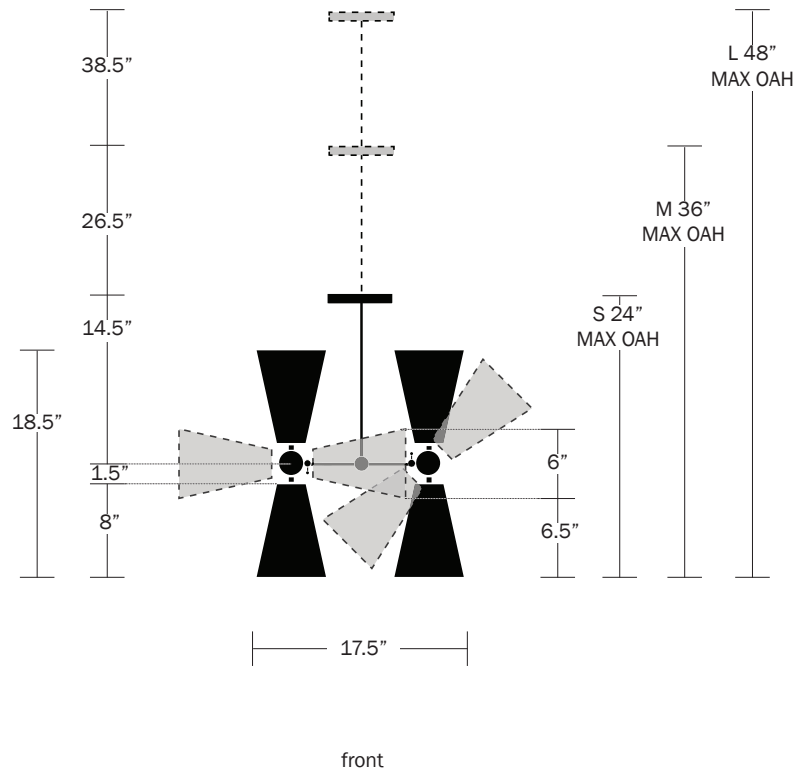

WORKSTEAD

PENDOLO PENDANT IV SMALL
natural burlap, hewn brass

WORKSTEAD

PENDOLO PENDANT IV SMALL

hardwired

Description

The PENDOLO PENDANT IV balances two sets of opposing cone forms to create a dynamic expression of movement in multiple axes. Casting directional light onto four distinct zones, Pendolo IV embodies the collection at-large through its perspectival play with a conical form.

Shade Finish Options

Natural Linen
Natural Burlap

Hardware Finish Options

Hewn Brass
Brushed Nickel
Hand Finished Bronze

Dimensions

Maximum Overall Height Small - 24"
Medium - 36"
Large - 48"
Custom Overall Heights Available
Shade Height - 8"
Shade Top Diameter - 2.5"
Shade Bottom Diameter - 6"
Maximum Overall Width - 18.5"
Canopy Diameter - 5"

Weight

13 lbs

Lamp

60 Watt Incandescent Max
(4) Tala E12/E14 Bulbs Included
2" Diameter With Porcelain Finish
3.8W Dimmable LED Bulb
40 Watt Equivalent
220 Lumens Per Bulb
2000 - 2800K Color Temperature
Bulb Life 15,000 Hours
110/120V, E12
220/240V, E14
UL/CE/cUL Listed
Damp Rated