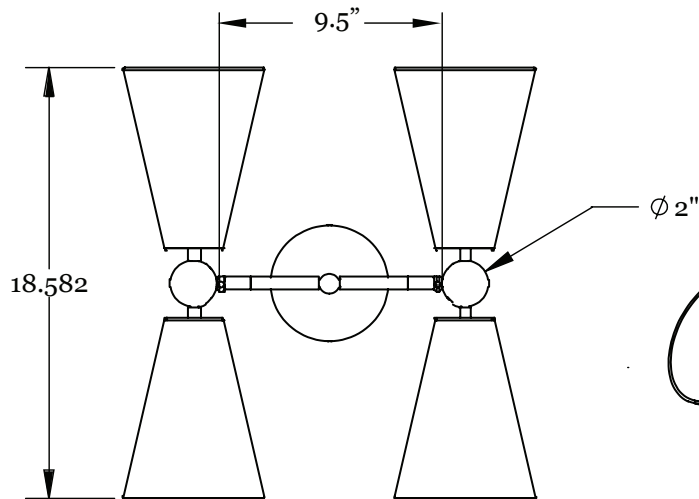

WORKSTEAD

PENDOLO PENDANT IV SMALL
natural burlap, hewn brass

WORKSTEAD

PENDOLO PENDANT IV SMALL

hardwired

Description

The PENDOLO PENDANT IV balances two sets of opposing cone forms to create a dynamic expression of movement in multiple axes. Casting directional light onto four distinct zones, Pendolo IV embodies the collection at-large through its perspectival play with a conical form.

Shade Finish Options

Natural Linen
Natural Burlap

Hardware Finish Options

Hewn Brass
Brushed Nickel
Hand Finished Bronze

Dimensions

Maximum Overall Height Small - 24"
Medium - 36"
Large - 48"
Custom Overall Heights Available
Shade Height - 8"
Shade Top Diameter - 2.5"
Shade Bottom Diameter - 6"
Maximum Overall Width - 18.5"
Canopy Diameter - 5"

Weight

13 lbs

Lamp

60 Watt Incandescent Max
(4) Tala E12/E14 Bulbs Included
2" Diameter With Porcelain Finish
3.8W Dimmable LED Bulb
40 Watt Equivalent
220 Lumens Per Bulb
2000 - 2800K Color Temperature
Bulb Life 15,000 Hours
110/120V, E12
220/240V, E14
UL/CE/cUL Listed
Damp Rated

WORKSTEAD

TALA PORCELAIN I E12 BULB

BOTTOM VIEW