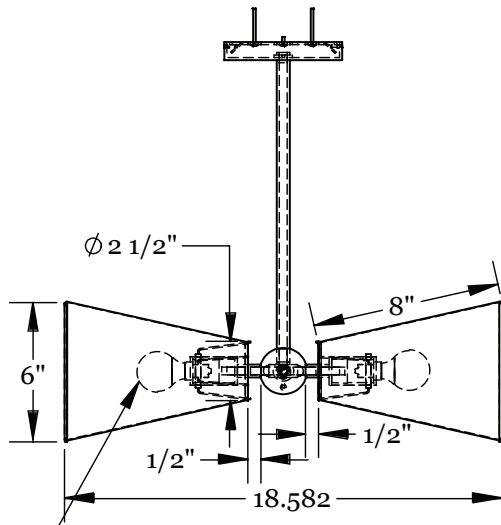

WORKSTEAD

PENDOLO PENDANT IV SMALL
natural burlap, hewn brass

WORKSTEAD

PENDOLO PENDANT IV SMALL

hardwired

Description

The PENDOLO PENDANT IV balances two sets of opposing cone forms to create a dynamic expression of movement in multiple axes. Casting directional light onto four distinct zones, Pendolo IV embodies the collection at-large through its perspectival play with a conical form.

Shade Finish Options

Natural Linen
Natural Burlap

Hardware Finish Options

Hewn Brass
Brushed Nickel
Hand Finished Bronze

Dimensions

Maximum Overall Height Small - 24"
Medium - 36"
Large - 48"
Custom Overall Heights Available
Shade Height - 8"
Shade Top Diameter - 2.5"
Shade Bottom Diameter - 6"
Maximum Overall Width - 18.5"
Canopy Diameter - 5"

Weight

13 lbs

Lamp

60 Watt Incandescent Max
(4) Tala E12/E14 Bulbs Included
2" Diameter With Porcelain Finish
3.8W Dimmable LED Bulb
40 Watt Equivalent
220 Lumens Per Bulb
2000 - 2800K Color Temperature
Bulb Life 15,000 Hours
110/120V, E12
220/240V, E14
UL/CE/cUL Listed
Damp Rated

WORKSTEAD

TALA PORCELAIN I E12 BULB

BOTTOM VIEW