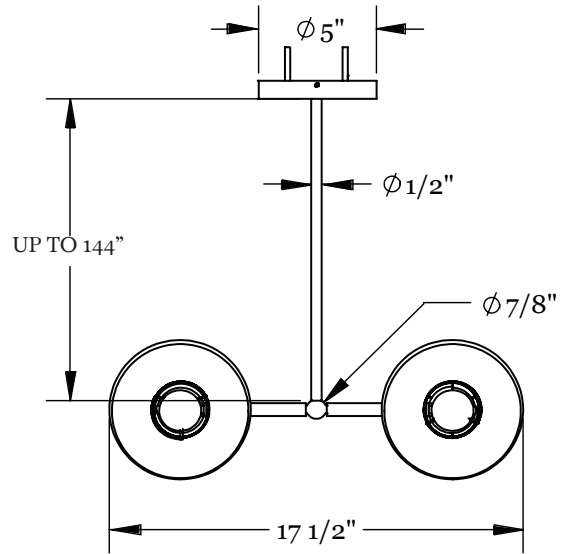

Shade Finish Options

Natural Linen
Natural Burlap

Hardware Finish Options

Hewn Brass
Brushed Nickel
Hand Finished Bronze

Dimensions

Maximum Overall Height Small - 24"
Medium - 36"
Large - 48"
Custom Overall Heights Available
Shade Height - 8"
Shade Top Diameter - 2.5"
Shade Bottom Diameter - 6"
Maximum Overall Width - 18.5"
Canopy Diameter - 5"

Weight

13 lbs

Lamp

60 Watt Incandescent Max
(4) Tala E12/E14 Bulbs Included
2" Diameter With Porcelain Finish
3.8W Dimmable LED Bulb
40 Watt Equivalent
220 Lumens Per Bulb
2000 - 2800K Color Temperature
Bulb Life 15,000 Hours
110/120V, E12
220/240V, E14
UL/CE/cUL Listed
Damp Rated

WORKSTEAD

TALA PORCELAIN I E12 BULB

BOTTOM VIEW