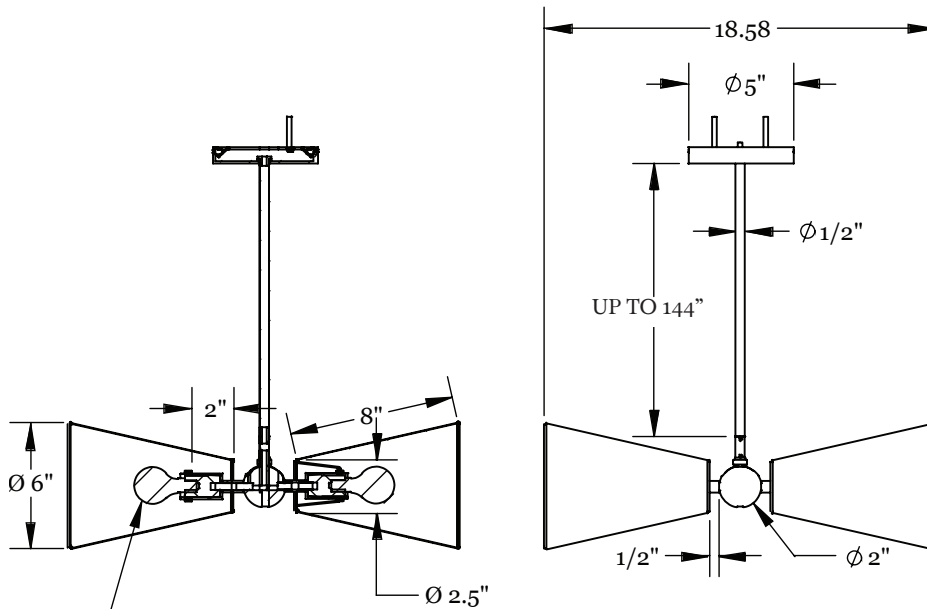

WORKSTEAD

TALA PORCELAIN I E12 BULB