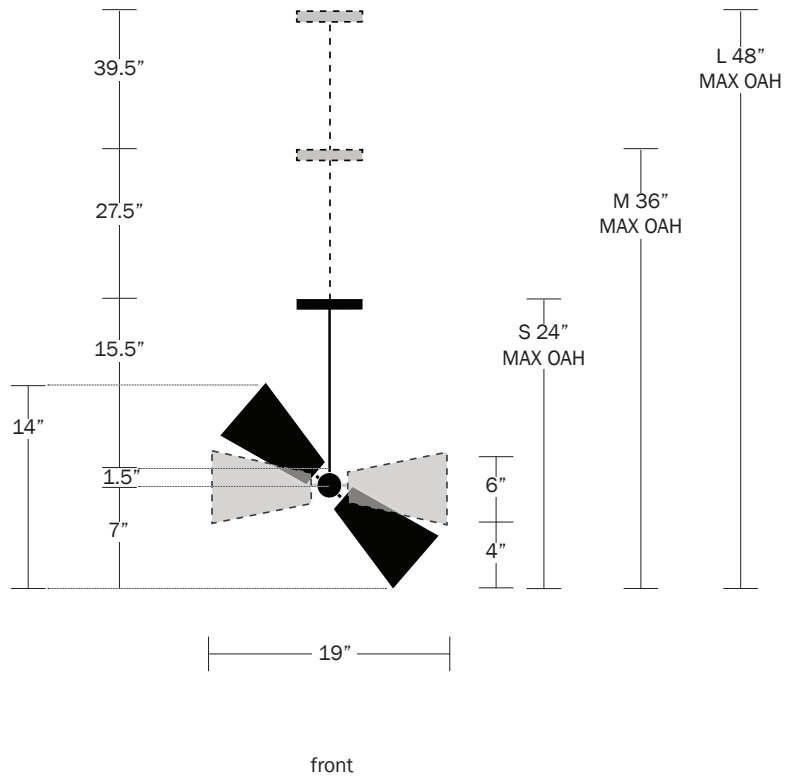

### Description

PENDOLO PENDANT II explores two opposing cone forms, and the latent tension between gravity and levity within their arrangement. Configured as a horizontal or near-vertical fixture, this pendant variation can occupy both a wide or narrow footprint.

### Dimensions

Maximum Overall Height Small - 24"  
Medium - 36"  
Large - 48"  
Custom Overall Heights Available  
Maximum Overall Length - 19"  
Shade Length - 8"  
Shade Top Diameter - 2.5"  
Shade Bottom Diameter - 6"  
Canopy Diameter - 5"

### Weight

7 lbs

### Lamp

60 Watt Incandescent Max  
(2) Tala E12/E14 Bulbs Included  
2" Diameter With Porcelain Finish  
3.8W Dimmable LED Bulb  
40 Watt Equivalent  
220 Lumens Per Bulb  
2000 - 2800K Color Temperature  
Bulb Life 15,000 Hours  
110/120V, E12  
220/240V, E14  
UL/CE/cUL Listed  
Damp Rated