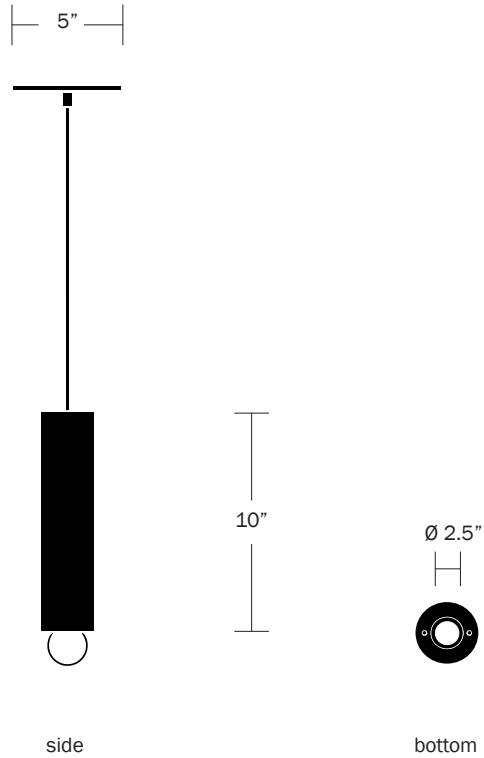

Finish Options

Natural Oak
Oxidized Ash
Painted White
Beige Cloth Cord
Black Cloth Cord

Hardware Finish

Hewn Brass
Blackened Brass

Dimensions

Cord Length - 10'
Cylinder Height - 10"
Cylinder Diameter - 2.5"
Canopy Diameter - 5"
Overall Height - 12"

Weight

6 lbs

Lamp

25 Watt Incandescent Max
Tala Sphere I E12/E14
5W Dimmable LED Bulb Included
2" Diameter With Porcelain Finish
40 Watt Equivalent
325 Lumens
2700K Color Temperature
Bulb Life 30,000 Hours
110/120V, E12
220/240V, E14
UL/CE Listed
Damp Rated