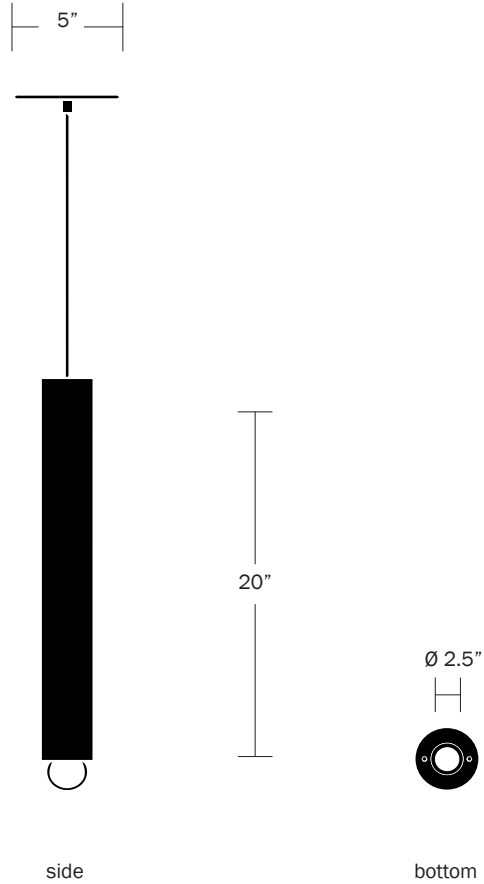

### Dimensions

Cord Length - 10'  
Cylinder Height - 20"  
Cylinder Diameter - 2.5"  
Canopy Diameter - 5"  
Overall Height - 21.5"

### Weight

8 lbs

### Lamp

25 Watt Incandescent Max  
Tala Sphere I E12/E14  
5W Dimmable LED Bulb Included  
2" Diameter With Porcelain Finish  
40 Watt Equivalent  
325 Lumens  
2700K Color Temperature  
Bulb Life 30,000 Hours  
110/120V, E12  
220/240V, E14  
UL/CE Listed  
Damp Rated