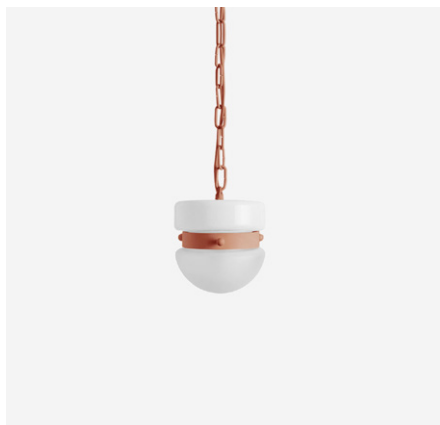

WORKSTEAD

SLAB HEMISPHERE PENDANT SMALL

matte black enamel, white enamel glass, sandblasted glass

WORKSTEAD

**SLAB HEMISPHERE
PENDANT SMALL**

clay

**SLAB HEMISPHERE
PENDANT SMALL**

straw

**SLAB HEMISPHERE
PENDANT SMALL**

sky

**SLAB HEMISPHERE
PENDANT SMALL**

grass

**SLAB HEMISPHERE
PENDANT SMALL**

tomato

**SLAB HEMISPHERE
PENDANT SMALL**

sea

SLAB HEMISPHERE PENDANT SMALL
in color

WORKSTEAD

SLAB HEMISPHERE PENDANT SMALL hardwired

Description

SLAB HEMISPHERE PENDANT SMALL rests a softened white enamel glass disc atop a contrasting sandblasted glass dome. Anchored by a delicate chain, and bound together by a custom metal collar, the intimate scale of this fixture creates a lucid glow in both narrow and expansive spaces.

Overall Height Small - 24"
Medium - 36"
Large - 48"
Custom Overall Heights Available
Glass Diameter - 6"
Canopy Diameter - 5"

Weight

6 lbs

Lamp

25 Watt Incandescent Max
(1) Tala Sphere I E12/E14 Bulb Included
2" Diameter With
Porcelain Finish
3.8W Dimmable LED Bulb
40 Watt Equivalent
220 Lumens Per Bulb
2000 - 2800K Color Temperature
Bulb Life 15,000 Hours
110/120V, E12
220/240V, E14
UL/cUL/CE Listed
Damp Rated
Swag Kit Available Upon Request