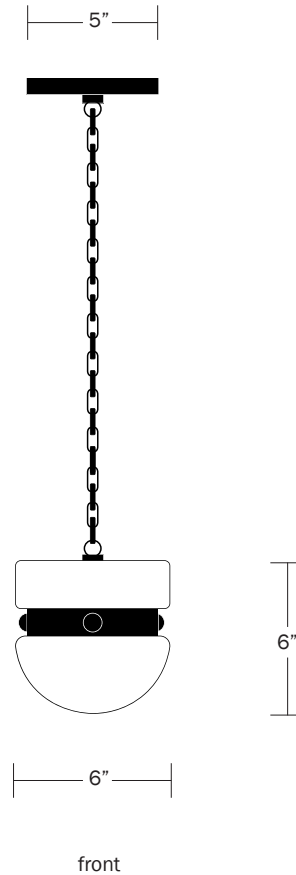

SLAB HEMISPHERE PENDANT SMALL
in color

WORKSTEAD

SLAB HEMISPHERE PENDANT SMALL hardwired

Description

SLAB HEMISPHERE PENDANT SMALL rests a softened white enamel glass disc atop a contrasting sandblasted glass dome. Anchored by a delicate chain, and bound together by a custom metal collar, the intimate scale of this fixture creates a lucid glow in both narrow and expansive spaces.

Overall Height Small - 24"
Medium - 36"
Large - 48"
Custom Overall Heights Available
Glass Diameter - 6"
Canopy Diameter - 5"

Weight

6 lbs

Lamp

25 Watt Incandescent Max
(1) Tala Sphere I E12/E14 Bulb Included
2" Diameter With
Porcelain Finish
3.8W Dimmable LED Bulb
40 Watt Equivalent
220 Lumens Per Bulb
2000 - 2800K Color Temperature
Bulb Life 15,000 Hours
110/120V, E12
220/240V, E14
UL/cUL/CE Listed
Damp Rated
Swag Kit Available Upon Request