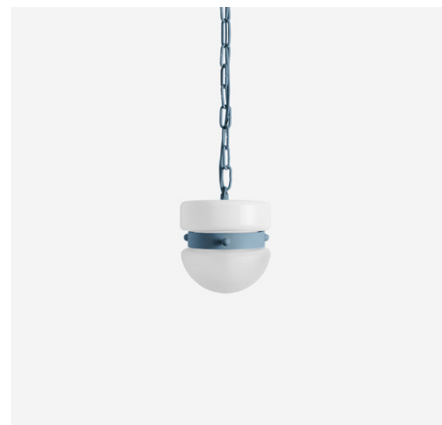

WORKSTEAD

SLAB HEMISPHERE PENDANT SMALL

matte black enamel, white enamel glass, sandblasted glass

WORKSTEAD

**SLAB HEMISPHERE
PENDANT SMALL**

clay

**SLAB HEMISPHERE
PENDANT SMALL**

straw

**SLAB HEMISPHERE
PENDANT SMALL**

sky

**SLAB HEMISPHERE
PENDANT SMALL**

grass

**SLAB HEMISPHERE
PENDANT SMALL**

tomato

**SLAB HEMISPHERE
PENDANT SMALL**

sea

SLAB HEMISPHERE PENDANT SMALL
in color

WORKSTEAD

SLAB HEMISPHERE PENDANT SMALL hardwired

Description

SLAB HEMISPHERE PENDANT SMALL rests a softened white enamel glass disc atop a contrasting sandblasted glass dome. Anchored by a delicate chain, and bound together by a custom metal collar, the intimate scale of this fixture creates a lucid glow in both narrow and expansive spaces.

Overall Height Small - 24"
Medium - 36"
Large - 48"
Custom Overall Heights Available
Glass Diameter - 6"
Canopy Diameter - 5"

Weight

6 lbs

Lamp

25 Watt Incandescent Max
(1) Tala Sphere I E12/E14 Bulb Included
2" Diameter With
Porcelain Finish
3.8W Dimmable LED Bulb
40 Watt Equivalent
220 Lumens Per Bulb
2000 - 2800K Color Temperature
Bulb Life 15,000 Hours
110/120V, E12
220/240V, E14
UL/cUL/CE Listed
Damp Rated
Swag Kit Available Upon Request