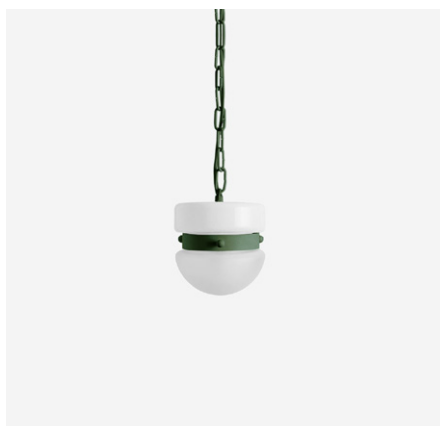

WORKSTEAD

SLAB HEMISPHERE PENDANT SMALL

matte black enamel, white enamel glass, sandblasted glass

WORKSTEAD

**SLAB HEMISPHERE
PENDANT SMALL**

clay

**SLAB HEMISPHERE
PENDANT SMALL**

straw

**SLAB HEMISPHERE
PENDANT SMALL**

sky

**SLAB HEMISPHERE
PENDANT SMALL**

grass

**SLAB HEMISPHERE
PENDANT SMALL**

tomato

**SLAB HEMISPHERE
PENDANT SMALL**

sea

SLAB HEMISPHERE PENDANT SMALL
in color

WORKSTEAD

SLAB HEMISPHERE PENDANT SMALL hardwired

Description

SLAB HEMISPHERE PENDANT SMALL rests a softened white enamel glass disc atop a contrasting sandblasted glass dome. Anchored by a delicate chain, and bound together by a custom metal collar, the intimate scale of this fixture creates a lucid glow in both narrow and expansive spaces.

Overall Height Small - 24"
Medium - 36"
Large - 48"
Custom Overall Heights Available
Glass Diameter - 6"
Canopy Diameter - 5"

Weight

6 lbs

Lamp

25 Watt Incandescent Max
(1) Tala Sphere I E12/E14 Bulb Included
2" Diameter With
Porcelain Finish
3.8W Dimmable LED Bulb
40 Watt Equivalent
220 Lumens Per Bulb
2000 - 2800K Color Temperature
Bulb Life 15,000 Hours
110/120V, E12
220/240V, E14
UL/cUL/CE Listed
Damp Rated
Swag Kit Available Upon Request