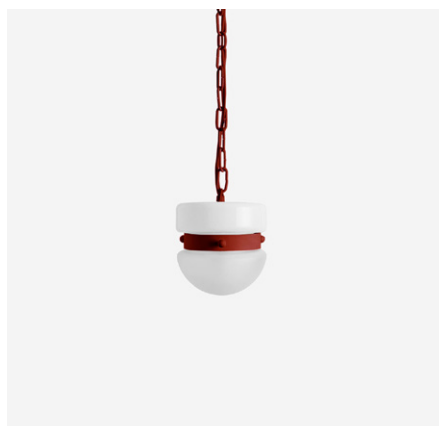

WORKSTEAD

SLAB HEMISPHERE PENDANT SMALL

matte black enamel, white enamel glass, sandblasted glass

WORKSTEAD

**SLAB HEMISPHERE
PENDANT SMALL**

clay

**SLAB HEMISPHERE
PENDANT SMALL**

straw

**SLAB HEMISPHERE
PENDANT SMALL**

sky

**SLAB HEMISPHERE
PENDANT SMALL**

grass

**SLAB HEMISPHERE
PENDANT SMALL**

tomato

**SLAB HEMISPHERE
PENDANT SMALL**

sea

SLAB HEMISPHERE PENDANT SMALL
in color

WORKSTEAD

SLAB HEMISPHERE PENDANT SMALL hardwired

Description

SLAB HEMISPHERE PENDANT SMALL rests a softened white enamel glass disc atop a contrasting sandblasted glass dome. Anchored by a delicate chain, and bound together by a custom metal collar, the intimate scale of this fixture creates a lucid glow in both narrow and expansive spaces.

Overall Height Small - 24"
Medium - 36"
Large - 48"
Custom Overall Heights Available
Glass Diameter - 6"
Canopy Diameter - 5"

Weight

6 lbs

Lamp

25 Watt Incandescent Max
(1) Tala Sphere I E12/E14 Bulb Included
2" Diameter With
Porcelain Finish
3.8W Dimmable LED Bulb
40 Watt Equivalent
220 Lumens Per Bulb
2000 - 2800K Color Temperature
Bulb Life 15,000 Hours
110/120V, E12
220/240V, E14
UL/cUL/CE Listed
Damp Rated
Swag Kit Available Upon Request