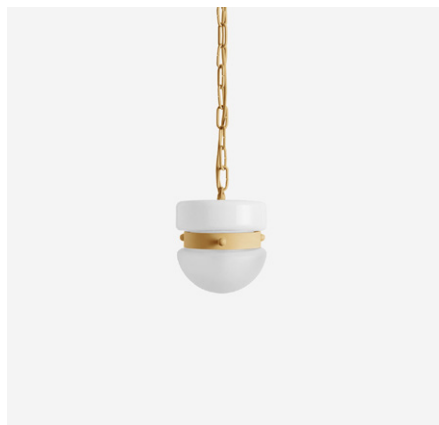

WORKSTEAD

SLAB HEMISPHERE PENDANT SMALL

matte black enamel, white enamel glass, sandblasted glass

WORKSTEAD

**SLAB HEMISPHERE
PENDANT SMALL**

clay

**SLAB HEMISPHERE
PENDANT SMALL**

straw

**SLAB HEMISPHERE
PENDANT SMALL**

sky

**SLAB HEMISPHERE
PENDANT SMALL**

grass

**SLAB HEMISPHERE
PENDANT SMALL**

tomato

**SLAB HEMISPHERE
PENDANT SMALL**

sea

SLAB HEMISPHERE PENDANT SMALL
in color

WORKSTEAD

SLAB HEMISPHERE PENDANT SMALL hardwired

Description

SLAB HEMISPHERE PENDANT SMALL rests a softened white enamel glass disc atop a contrasting sandblasted glass dome. Anchored by a delicate chain, and bound together by a custom metal collar, the intimate scale of this fixture creates a lucid glow in both narrow and expansive spaces.

Overall Height Small - 24"
Medium - 36"
Large - 48"
Custom Overall Heights Available
Glass Diameter - 6"
Canopy Diameter - 5"

Weight

6 lbs

Lamp

25 Watt Incandescent Max
(1) Tala Sphere I E12/E14 Bulb Included
2" Diameter With
Porcelain Finish
3.8W Dimmable LED Bulb
40 Watt Equivalent
220 Lumens Per Bulb
2000 - 2800K Color Temperature
Bulb Life 15,000 Hours
110/120V, E12
220/240V, E14
UL/cUL/CE Listed
Damp Rated
Swag Kit Available Upon Request