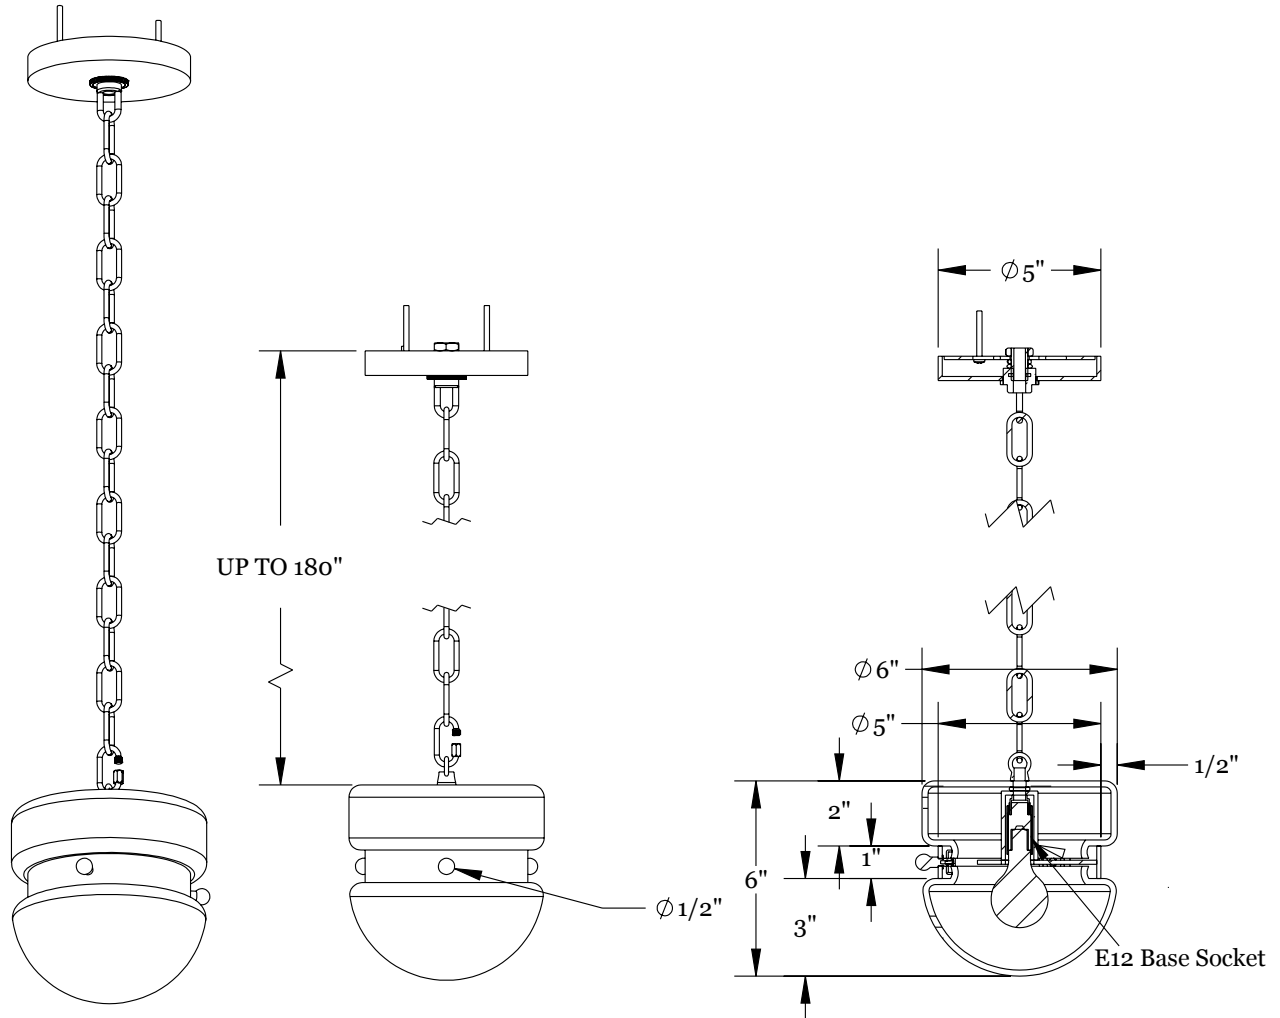

SLAB HEMISPHERE PENDANT SMALL
in color

WORKSTEAD

SLAB HEMISPHERE PENDANT SMALL hardwired

Description

SLAB HEMISPHERE PENDANT SMALL rests a softened white enamel glass disc atop a contrasting sandblasted glass dome. Anchored by a delicate chain, and bound together by a custom metal collar, the intimate scale of this fixture creates a lucid glow in both narrow and expansive spaces.

Overall Height Small - 24"
Medium - 36"
Large - 48"
Custom Overall Heights Available
Glass Diameter - 6"
Canopy Diameter - 5"

Weight

6 lbs

Lamp

25 Watt Incandescent Max
(1) Tala Sphere I E12/E14 Bulb Included
2" Diameter With
Porcelain Finish
3.8W Dimmable LED Bulb
40 Watt Equivalent
220 Lumens Per Bulb
2000 - 2800K Color Temperature
Bulb Life 15,000 Hours
110/120V, E12
220/240V, E14
UL/cUL/CE Listed
Damp Rated
Swag Kit Available Upon Request

WORKSTEAD

CHAIN ADJUSTABLE DURING
ON SITE INSTALLATION

CHAIN WIRED WITH
COLOR MATCHED
CLOTH CORD