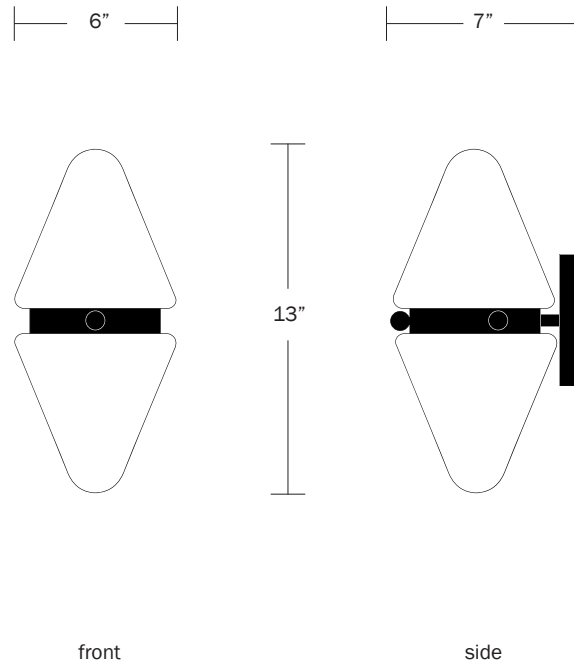

Overall Height - 13"
Overall Depth - 7"
Glass Diameter - 6"
Backplate Diameter - 5"

Weight

6 lbs

Lamp

25 Watt Incandescent Max Per Socket
(2) Tala Sphere I E12/E14 Bulbs Included
2" Diameter With
Porcelain Finish
3.8W Dimmable LED Bulb
40 Watt Equivalent
220 Lumens Per Bulb
2000 - 2800K Color Temperature
Bulb Life 15,000 Hours
110/120V, E12
220/240V, E14
UL/cUL/CE Listed
Wet Rated
Suitable for Vertical Installation Only