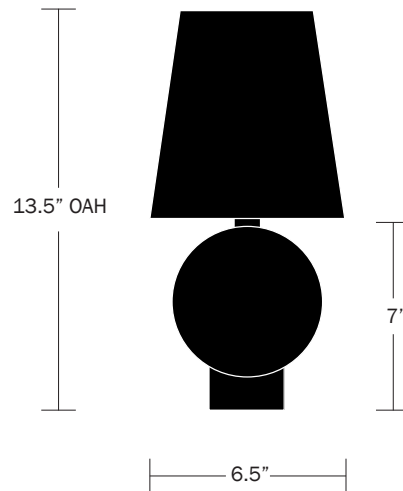

Workstead Colors Finish Options

Clay
Straw
Sky
Grass
Tomato
Sea

Wiring Options

In-line cord switch
12" from base of fixture

Dimensions

Overall Height - 13.5"
Diameter - 6.5"
Cord Length - 10'
Shade Top Diameter - 4.5"
Shade Bottom Diameter - 6.5"
Shade Height - 7"

Weight

4 lbs

Lamp

40 Watt Incandescent Max
(1) E12/ E14 Bulb Included
2" Diameter
4.5W Dimmable LED Bulb
350 Lumens Per Bulb
2700K Color Temperature
Bulb Life 15,000 Hours
110/120V, E12
220/240V, E14
UL/cUL/CE Listed
Damp Rated