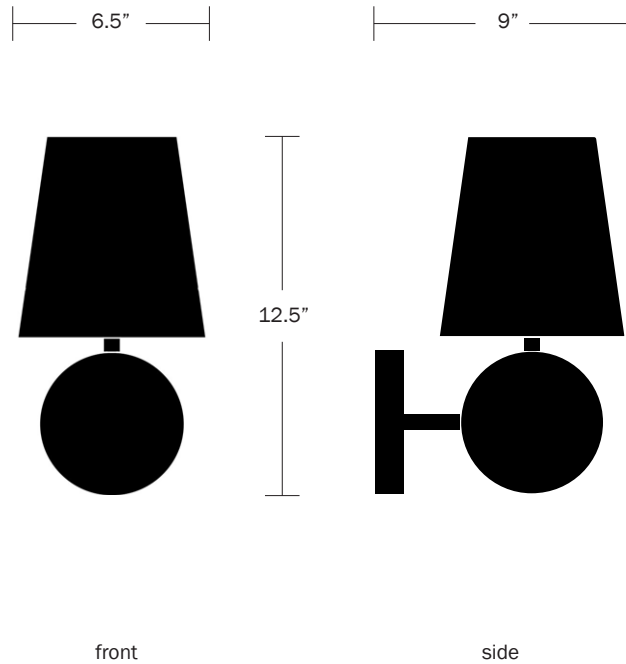

Dimensions

Overall Height - 12.5"
Overall Depth - 8.7"
Backplate Diameter - 5"
Shade Height - 7"
Shade Top Diameter - 4.5"
Shade Bottom Diameter - 6.5"

Weight

12 lbs

Lamp

40 Watt Incandescent Max
(1) E12/E14 Bulb Included
2" Diameter
4.5 Dimmable LED Bulb
350 Lumens Per Bulb
2700K Color Temperature
Bulb Life 15,000 Hours
110/120V, E12
220/240V, E14
UL/cUL/CE Listed
Damp Rated