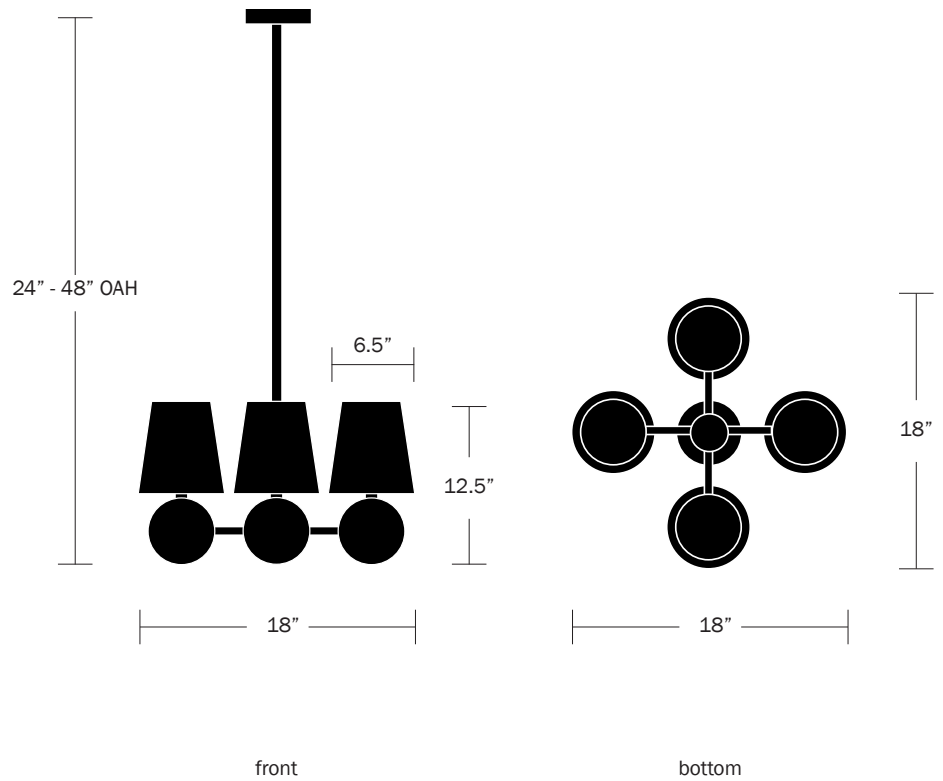

WORKSTEAD

BOLE PENDANT IV IN COLOR

hardwired

Description

BOLE PENDANT IV floats four robust spheres and their hovering shades pulled together by a substantial center point. Providing ample amounts of light this fixture brings both weight and levity to any dining or entertaining space.

Workstead Colors Finish Options

Clay
Straw
Sky
Grass
Tomato
Sea

Dimensions

Overall Height Small - 24"
Medium - 36"
Large - 48"
Custom Heights Available
Overall Length - 18"
Overall Width - 18"
Canopy Diameter - 5"
Shade Top Diameter - 4.5"
Shade Bottom Diameter - 6.5"
Shade Height - 7"

Weight

21 lbs

Lamp

40 Watt Incandescent Max
(4) E12/ E14 Bulbs Included
2" Diameter
4.5W Dimmable LED Bulb
350 Lumens Per Bulb
2700K Color Temperature
Bulb Life 15,000 Hours
110/120V, E12
220/240V, E14
UL/cUL/CE Listed
Damp Rated