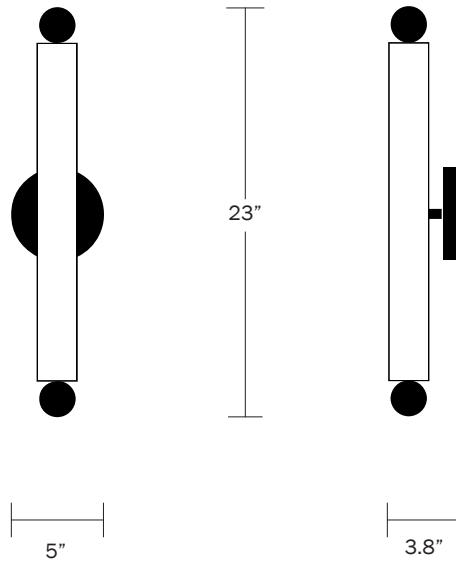

WORKSTEAD

TUBE SCONCE / FLUSH MOUNT MEDIUM hardwired

Description

The TUBE SCONCE MEDIUM is a versatile slim sconce, our take on a classic vanity fixture. Mounted either vertically or horizontally, the fixture expresses a bold beam of light appropriate for bathroom and hallway installations.

Fixture Finish Options

- Hewn Brass
- Lost Brass
- Hand Finished Bronze
- Brushed Nickel

Dimensions

- Overall Height - 23"
- Glass Height - 18"
- Glass Diameter - 2"
- Backplate Diameter - 5"

Weight

6 lbs

Lamp

- 16 Watt Integrated LED Panel
- 100 Watt Incandescent Equivalent
- 1600 Lumens
- 2700K Color Temperature
- Triac & ELV Compatible
- Dimmable and Flicker-Free
- Panel Life 50,000 Hours
- UL/CE/cUL Listed
- ADA Compliant
- Damp Rated