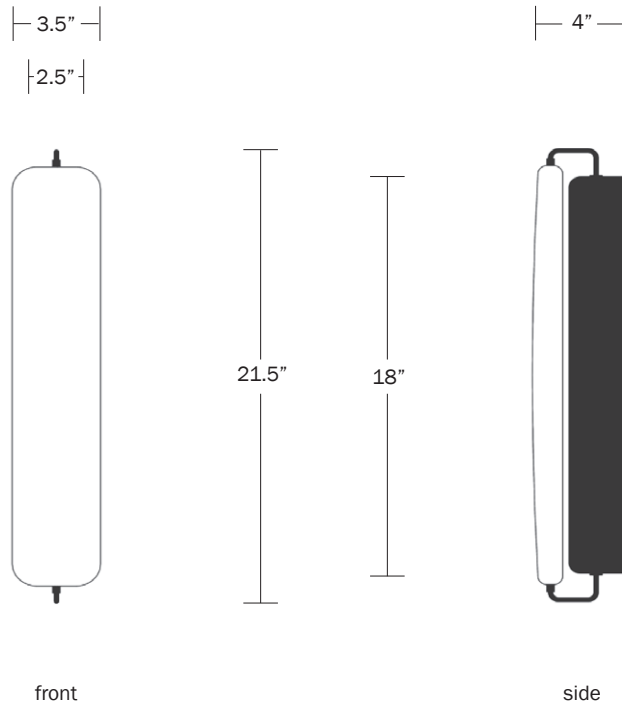

Requires 2" x 4" Single Gang Junction Box.
CSA Listed. Damp Rated.

Body Options

White Enamel
Black Enamel
Brushed Aluminum

Hardware Options

Brushed Nickel
Hewn Brass
Hand Finished Bronze

Dimensions

Overall Height - 21.5"
Glass Height - 18"
Glass Width - 3.5"
Fixture Body Width - 2.5"
Depth - 4"

Weight

5 lbs

Lamp

10 Watt Integrated LED Panel
40 Watt Equivalent
Dimmable 12V Driver
680 Lumens
Panel Life 10 - 15 Years
110/120V
220/240V
UL/CE Listed
Requires 2" x 4"
Single Gang Junction Box
Custom Backplate Extensions Available
Compatible Dimmer List Available
Damp Rated